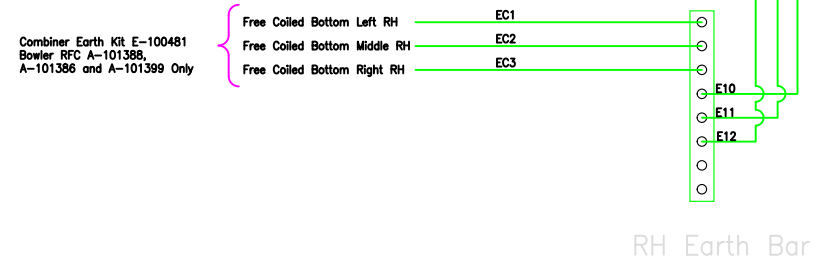

HUAWEI APM CABINET

Connected At Site
Free Coiled Bottom
Left of Bowler Cabinet

APM Connections	
D00	BBU
D01	BBU
D04/D05	Bowler Cabinet Fans (see E-100477)
D08	APM Fan
D03	RRU1 (800)
D06	RRU2 (800)
D07	RRU3 (800)
D12	RRU7 (1400)
D13	RRU8 (1400)
D14	RRU9 (1400)
D09	RRU4 (1800/2100)
D10	RRU5 (1800/2100)
D11	RRU6 (1800/2100)

Connect as per the
guidance for the Huawei
APM cabinet

G	.	.	.
F	.	.	.
E	.	.	.
D	.	.	.
C	.	.	.
B	DR	17/06/2020	LIST OF A No. ADDED FOR COMBINER EARTH KIT
ISSUE	INITIAL	DATE	REVISION NOTE
			TITLE
Unit 5&6 Eden Business Park Eden House Drive Malton North Yorkshire, YO17 6AE			123c-3UK RFC Bowler RRU Feeds
SCALE NTS DRAWN RK DATE 21/05/20 APPROVED DS DATE 21/05/20			DRAWING NO. F-100478 ISSUE B
SIZE A3			SHEET 1 OF 1