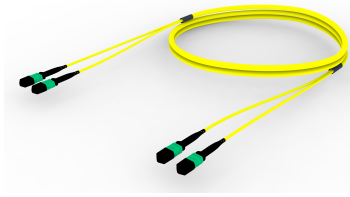

FHWMPUCAF

Base Product

Singlemode MPO (Unpinned) to Unconnectorized, InstaPATCH® 360 Armored Pre-terminated Trunk Cable, 24-Fiber, Plenum

Product Classification

Regional Availability	Asia Australia/New Zealand China Europe India Latin America Middle East/Africa North America
Portfolio	CommScope®
Product Type	Fiber trunk cable assembly
Product Brand	SYSTIMAX InstaPATCH® 360
Ordering Note	For lengths greater than 999 ft (304 m), orders must be in meters Minimum length may vary based on cable configuration

General Specifications

Color, boot A	Black
Color, connector A	Green
Color, boot B	Black
Color, connector B	Green
Construction Type	Armored Stranded
Furcation Color	Yellow
Interface, Connector A	MPO-12/APC Female
Interface, Connector B	Unterminated
Jacket Color	Yellow
Polarity	Method B (LL)
Fibers per Subunit, quantity	12
Total Fibers, quantity	24

Dimensions

Breakout Length	33 in
Cable Assembly Length Range (m)	3 – 999
Cable Assembly Length Range (ft)	10 – 999

FHWMPUCAF

Ordering Tree

Mechanical Specifications

Cable Retention Strength, maximum 11.24 lb @ 0° | 4.40 lb @ 90°

Regulatory Compliance/Certifications

Agency	Classification
ANATEL	Compliant
CHINA-ROHS	Above maximum concentration value
ROHS	Compliant/Exempted
UK-ROHS	Compliant/Exempted

Included Products

- 760119529 P-024-MZ-8W-F12YL - Fiber Indoor cable, TeraSPEED® Plenum MPO Trunk, interlocking aluminum armored with plenum jacket, 24 fiber with 12 fiber subunits, Gel-free, Singlemode G.652.D and G.657.A1, Feet jacket marking, Yellow jacket color
- 860366137 - MPO12, LOW LOSS, FEMALE, Singlemode, GREEN, 3mm