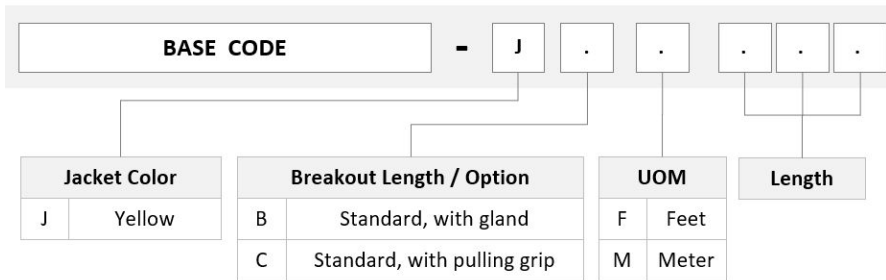

General Specifications

Color, boot A	Black
Color, connector A	Green
Color, boot B	Black
Color, connector B	Green
Construction Type	Armored Stranded
Furcation Color	Yellow
Interface, Connector A	MPO-12/APC Female
Interface, Connector B	Unterminated
Jacket Color	Yellow
Polarity	Method B (LL)
Fibers per Subunit, quantity	12
Total Fibers, quantity	24

Dimensions

Breakout Length	33 in
Cable Assembly Length Range (m)	3 – 999
Cable Assembly Length Range (ft)	10 – 999

FHWMPUCAF

Ordering Tree

Mechanical Specifications

Cable Retention Strength, maximum 11.24 lb @ 0° | 4.40 lb @ 90°