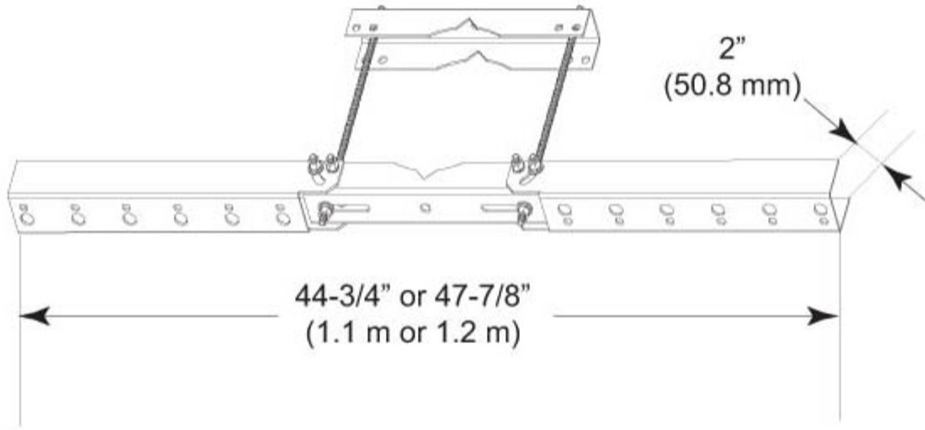

SS-FB

Outline Drawing

Material Specifications

Material Type Hot dip galvanized steel

Packaging and Weights

Included Brackets

Packaging quantity 1

Weight, net 1.4 kg | 3.086 lb

Regulatory Compliance/Certifications

Agency

CHINA-ROHS

REACH-SVHC

ROHS

Classification

Below maximum concentration value

Compliant as per SVHC revision on www.commscope.com/ProductCompliance

Compliant