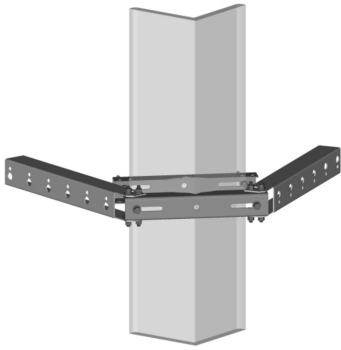

# SS-2FB6080

---

Star Support Face Bracket, dual, for 4 in to 10-3/4 in OD round members and 4 in to 8 in angle members

## Dimensions

**Height** 101.6 mm | 4 in  
**Width** 304.8 mm | 12 in  
**Length** 254 mm | 10 in  
**Mounting Diameter 2, maximum** 203.2 mm | 8 in  
**Mounting Diameter 2, minimum** 101.6 mm | 4 in  
**Mounting Diameter, maximum** 274.32 mm | 10.8 in  
**Mounting Diameter, minimum** 101.6 mm | 4 in  
**Hole Size** 3/4 in | 7/16 in

## Dimensions

**Height** 101.6 mm | 4 in  
**Width** 304.8 mm | 12 in  
**Length** 254 mm | 10 in  
**Hole Size** 3/4 in | 7/16 in