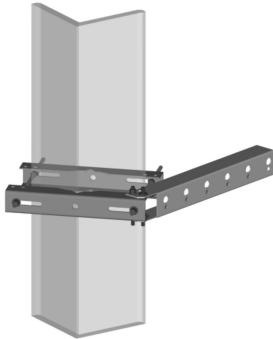

SS-FB

Star Support Face Bracket

Product Classification

Product Type Support bracket

General Specifications

Hole, quantity 6
Mounting Round and angle legs

Dimensions

Height 101.6 mm | 4 in
Width 304.8 mm | 12 in
Length 254 mm | 10 in
Hole Size 3/4 in | 7/16 in