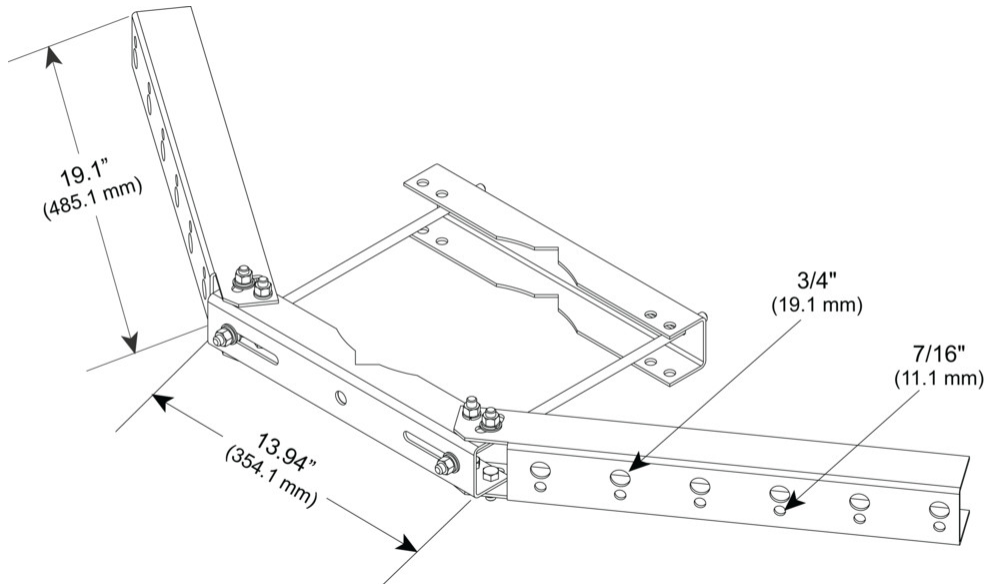

SS-2FB6080

Outline Drawing

Material Specifications

Material Type Hot dip galvanized steel

Packaging and Weights

Included Brackets

Packaging quantity 1

Weight, net 5.9 kg | 13.007 lb

Regulatory Compliance/Certifications

Agency	Classification
ISO 9001:2015	Designed, manufactured and/or distributed under this quality management system
REACH-SVHC	Compliant as per SVHC revision on www.commscope.com/ProductCompliance
ROHS	Compliant

Included Products

SS-FB – Star Support Face Bracket