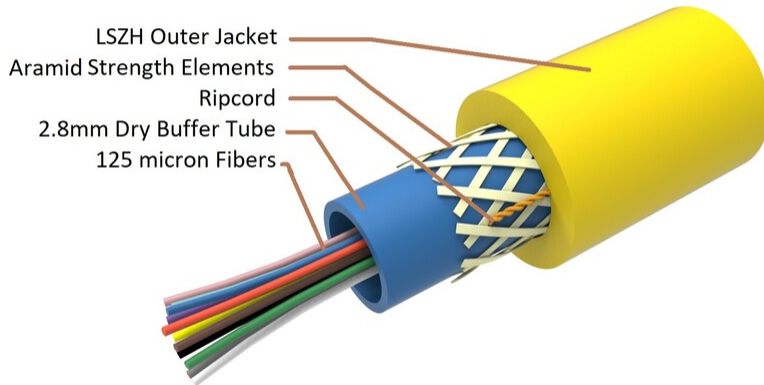

Fiber indoor/outdoor cable, LightScope® ZWP, dry loose tube, 8 fiber, Singlemode G.652.D and G.657.A1, Gel-free, Yellow jacket color, Dca flame rating

OBSOLETE

This product was discontinued on: March 31, 2023

Product Classification

Regional Availability	Asia Australia/New Zealand EMEA
Portfolio	CommScope®
Product Type	Fiber indoor/outdoor cable
Product Series	C-CN

General Specifications

Cable Type	Loose tube
Subunit Type	Gel-free
Jacket Color	Yellow
Jacket Marking	Meters
Fibers per Subunit, quantity	8
Total Fiber Count	8

Dimensions

Cable Length	2000 m 6,561.68 ft
Diameter Over Jacket	6.4 mm 0.252 in

Representative Image

Mechanical Specifications

Minimum Bend Radius, loaded	139.7 mm 5.5 in
Minimum Bend Radius, unloaded	129.5 mm 5.098 in
Tensile Load, long term, maximum	400 N 89.924 lbf
Tensile Load, short term, maximum	500 N 112.405 lbf