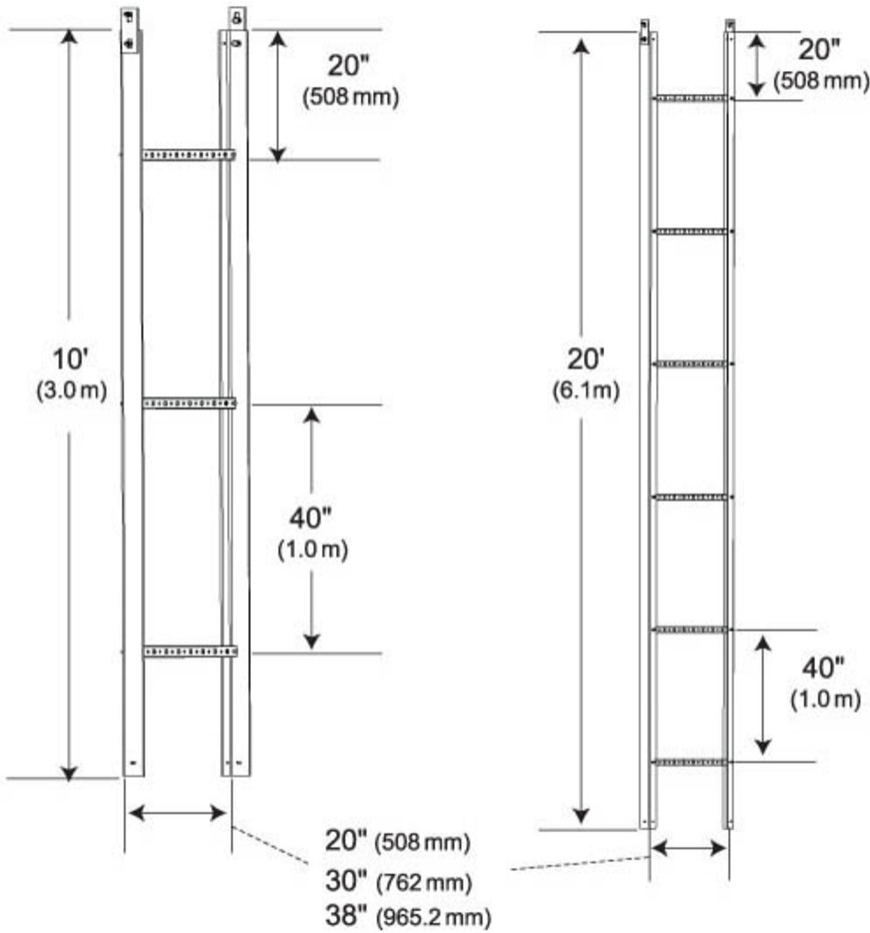

## General Specifications

**Cable Runs, quantity** 6

**Mounting** Round and angle legs

## Dimensions

**Height** 76.2 mm | 3 in

**Width** 508 mm | 20 in

**Length** 6096 mm | 240 in

## Outline Drawing

## Dimensions

<b>Height</b>	203.2 mm   8 in
<b>Width</b>	127 mm   5 in
<b>Length</b>	203.2 mm   8 in
<b>Mounting Diameter, maximum</b>	114.3 mm   4.5 in
<b>Mounting Diameter, minimum</b>	25.4 mm   1 in