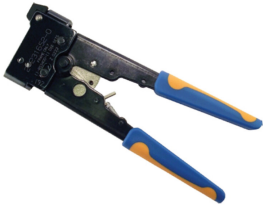

2-231652-3

Modular Plug Hand Tool with 4 Position Die, MP-44U Plugs, Green Dot

Product Classification

Regional Availability	Asia Australia/New Zealand EMEA Latin America North America
Portfolio	CommScope®
Product Type	Modular plug handtool kit

Included Products

- 2-231652-0 – Modular Plug Hand Tool without Dies
- 853400-3 – Modular Plug Die Only, 4 Position, MP-44U Plugs, Green Dot

2-231652-0

Modular Plug Hand Tool without Dies

Product Classification