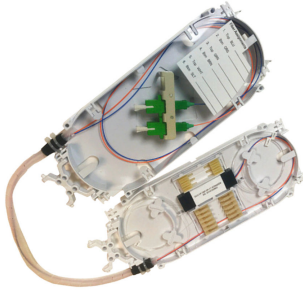

760235462 | FOSC-ACC-A/B-TRAYTAP-2P-21

FOSC® 450 Fiber Optic splice tray kit with one 2-port Tray Tap, 21 dB

Product Classification

Regional Availability	North America
Product Type	Tap splice tray
Product Brand	FOSC®
Product Series	FOSC 450

General Specifications

Application	For use with FOSC-450 Fiber closures
Splice Tray Included, quantity	2

Packaging and Weights

Packaging quantity	1
---------------------------	---

Regulatory Compliance/Certifications