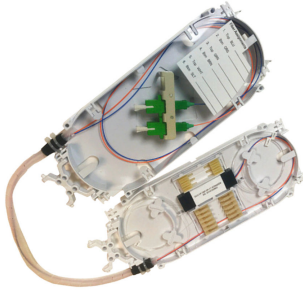

760235459 | FOSC-ACC-A/B-TRAYTAP-2P-15

FOSC® 450 Fiber Optic splice tray kit with one 2-port Tray Tap, 15 dB

Product Classification

Regional Availability	North America
Product Type	Tap splice tray
Product Brand	FOSC®
Product Series	FOSC 450

General Specifications

Application	For use with FOSC-450 Fiber closures
Splice Tray Included, quantity	2

Packaging and Weights

Packaging quantity	1
---------------------------	---

Regulatory Compliance/Certifications