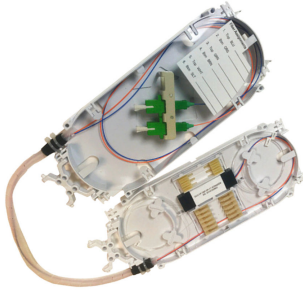

760235457 | FOSC-ACC-A/B-TRAYTAP-2P-12

FOSC® 450 Fiber Optic splice tray kit with one 2-port Tray Tap, 12 dB

Product Classification

Regional Availability	North America
Product Type	Tap splice tray
Product Brand	FOSC®
Product Series	FOSC 450

General Specifications

Application	For use with FOSC-450 Fiber closures
Splice Tray Included, quantity	2

Packaging and Weights

Packaging quantity	1
---------------------------	---

Regulatory Compliance/Certifications