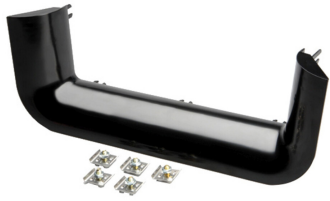

FGSB-MTRM-F

FiberGuide® Trumpet Flare, 4x12in, Black

Product Classification

Regional Availability	Asia Australia/New Zealand EMEA Latin America North America
Portfolio	CommScope®
Product Type	Trumpet flare
Product Brand	FiberGuide®
Product Series	FGS

General Specifications

Color	Black
Orientation	Horizontal
Section Type	Trumpet flare

Dimensions

System Dimensions	102 mm x 305 mm (4 in x 12 in)
--------------------------	--------------------------------

Ordering Tree

FGSB-MTRM-F

Section Color

9	empty	yellow
	B	black

Section Size

10	2A	4 x 6 in, for dual downspout
	2B-IMP	4 x 6 in, for dual downspout with divider
	A	4 x 4 in
	B	4 x 6 in
	C	2 x 2 in
	D	4 x 4 in, vertical
	DS	2 x 4 in, vertical
	E	2 x 4 in, vertical , black*
	F	4 x 12 in
	G	2 x 6 in
H	4 x 24 in, black*	