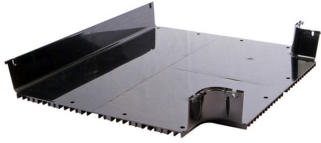

# FGSB-MHRT-H

---

FiberGuide® Horizontal T, 4x24in, 4x24in Exit, Black

## Dimensions

<b>System Dimensions</b>	102 mm x 610 mm (4 in x 24 in)
--------------------------	--------------------------------