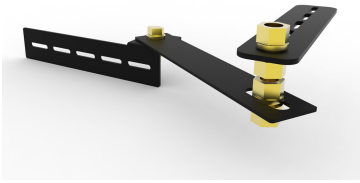

## FiberGuide® Vertical/Horizontal Support Bracket Kit for Downspouts and Express Exits