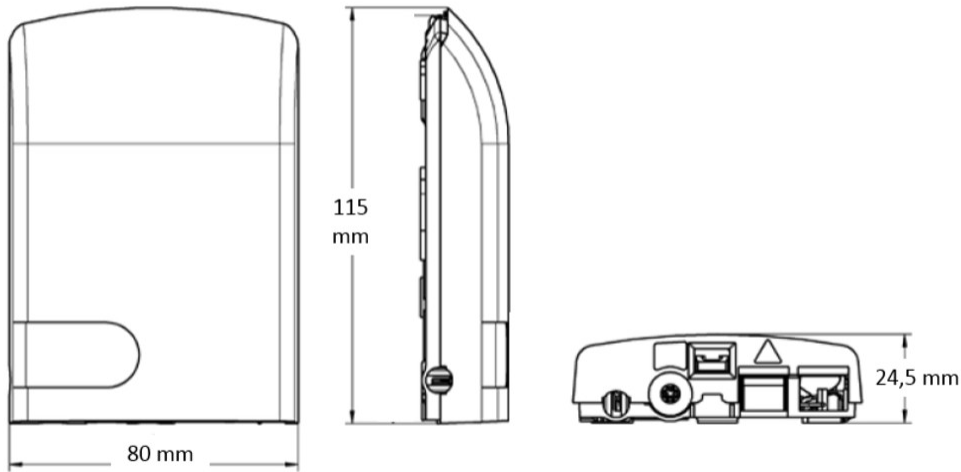

COWO Customer Wall Outlet, 1 SC/UPC port, no pigtails

- Allows easy and unobtrusive termination of fiber optic cables in an office, home or communications room
- Very flat design, mounts on a standard flush mount electrical outlet
- Possibility to invert the adapter in the holder to prevent disconnection when pulling the patch cords

Product Classification

| | |
|------------------------------|--------|
| Regional Availability | EMEA |
| Product Type | Outlet |
| Product Series | COWO |

General Specifications

| | |
|-----------------------------------|------------------------|
| Color | White |
| Cover Type | Hinged with latches |
| Interface Type | SC/UPC |
| Lock Type | Lead-wire seal Screw |
| Mounting | Wall mount |
| Splices Included, quantity | 0 |
| Total Ports, quantity | 1 |

Dimensions

| | |
|---------------|----------------------|
| Height | 115.062 mm 4.53 in |
| Width | 80.01 mm 3.15 in |
| Depth | 24.384 mm 0.96 in |

Outline Drawing

Material Specifications

Material Type LSZH thermoplastic