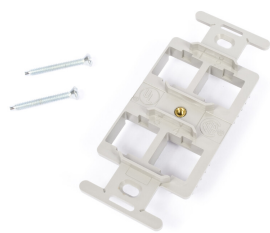

# 106688385 | M106FR4-270

---

M106 Flush Mounted Modular Mounting Frame, four port gray

## General Specifications

<b>Application</b>	Used with M Series modular information outlet
<b>Color</b>	Gray
<b>Mounting</b>	Flush
<b>Total Ports, quantity</b>	4

## Dimensions

<b>Height</b>	104.14 mm   4.1 in
<b>Width</b>	44.45 mm   1.75 in
<b>Depth</b>	12.7 mm   0.5 in