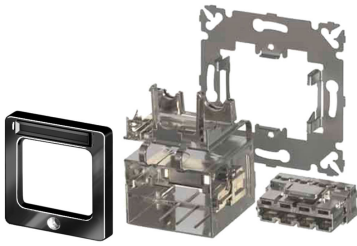

1711655-3

AMP CO Ultra Outlet Installation Kit, shielded, flush mount, DIN 50 x 50, black

Product Classification

Regional Availability	EMEA
Portfolio	NETCONNECT®
Product Type	Installation Kit
Product Brand	AMP CO™
Product Series	AMP CO

General Specifications

Color	Black
Gangs, quantity	1
Outlet Orientation	Flat

Packaging and Weights

Packaging quantity	1
---------------------------	---

Regulatory Compliance/Certifications

Agency	Classification
CHINA-ROHS	Below maximum concentration value
REACH-SVHC	Compliant as per SVHC revision on www.commscope.com/ProductCompliance
ROHS	Compliant
UK-ROHS	Compliant