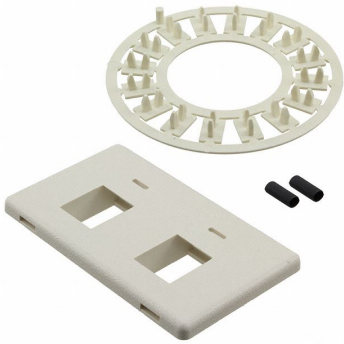

# 558106-3

Flexmode Faceplate Kit, 2-port, flush mount, white

### Replaced By:

1-558106-3

Flexmode Faceplate Kit, 2-port, flush mount, alpine white

## General Specifications

<b>Color</b>	White
<b>Mounting</b>	Flush
<b>Outlet Orientation</b>	Flat
<b>Total Ports, quantity</b>	2