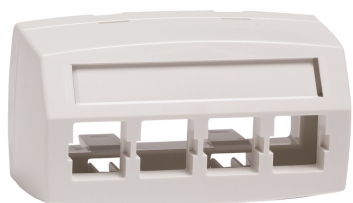

760118273 | M14CE-E -262 Faceplate 0.125 Snap

M14CE-E Type Furniture Faceplate, four port white

OBSOLETE

This product was discontinued on: May 29, 2020

Product Classification

Regional Availability	Asia Australia/New Zealand EMEA Latin America North America
Portfolio	CommScope®
Product Type	Faceplate kit

General Specifications

Application	Fit the modular furniture raceway Hold M Series modular outlets
Color	White
Mounting	Flush
Total Ports, quantity	4

Dimensions

Height	55.88 mm 2.2 in
Width	103.886 mm 4.09 in
Depth	40.64 mm 1.6 in