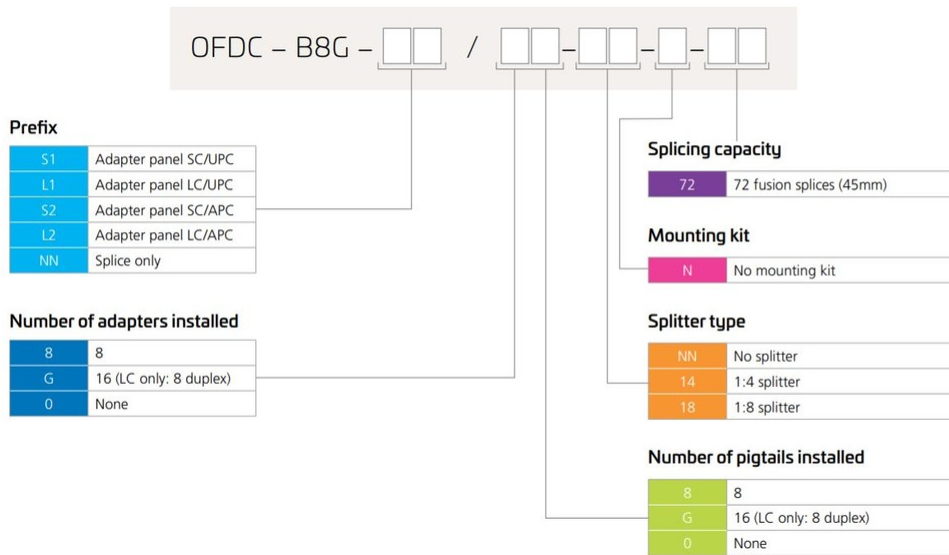

Product Classification

Regional Availability	Australia/New Zealand
Product Type	Single-ended, rectangular fiber closure
Product Series	OFDC

General Specifications

Cable Ports Quantity, total	4 round ports + 8 round ports
Cable Sealing Type	Compressed gel
Closure Sealing Type	Hinged with latch
Closure Style	Single-ended
Color	Black
Mounting	Manhole Pedestal Strand Wall
Port Type	LC/APC
Splice Tray Included, quantity	1
Splice Tray Type Included	18-way, heat shrink
Splitter Type	No splitter
Splitter, quantity	0

Dimensions

Height	128 mm 5.039 in
Width	156 mm 6.142 in
Length	324 mm 12.756 in

Ordering Tree

Material Specifications

Material Type Rugged polymer

Environmental Specifications

Installation temperature -5 °C to +45 °C (+23 °F to +113 °F)