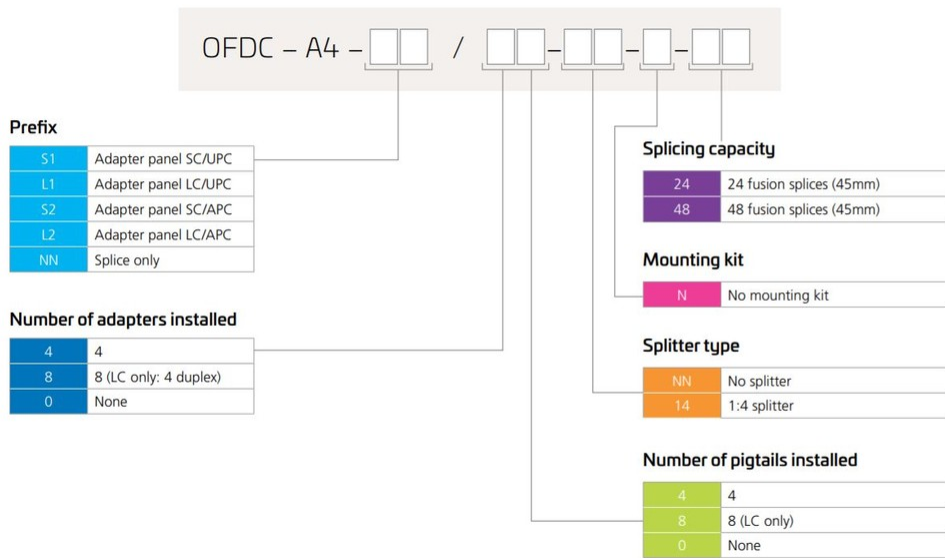

Material Specifications

Material Type Rugged polymer

Environmental Specifications

Installation temperature -5 °C to +45 °C (+23 °F to +113 °F)
Storage Temperature -30 °C to +60 °C (-22 °F to +140 °F)
Relative Humidity 93%, non-condensing
Environmental Space Above ground | Below ground
Qualification Standards IEC 60529, IP68 + 2 m waterhead
UV Resistance UV stabilized

Packaging and Weights

Packaging quantity 1
Packaging Type Box | Carton

Regulatory Compliance/Certifications

Agency	Classification
CHINA-ROHS	Below maximum concentration value
ISO 9001:2015	Designed, manufactured and/or distributed under this quality management system
REACH-SVHC	Compliant as per SVHC revision on www.commscope.com/ProductCompliance