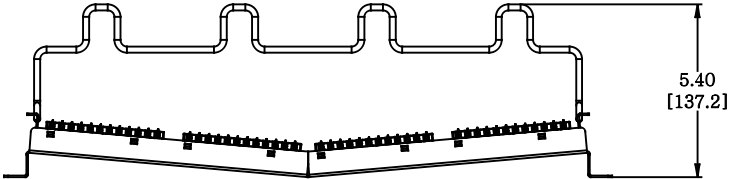

MATERIAL ID	DESCRIPTION
760237030	UNIPRISE RECESSED ANGLED DISTRIBUTION MODULE PANEL,CAT 6, UTP, 1U, 24 PORT

NOTES:

- SEE COMMSCOPE CATALOG FOR PART NUMBER SUFFIXES TO INDICATE COLOR/PKG.
- SEE COMMSCOPE CATALOG FOR COMPLETE LIST OF PARTS RELATED TO THE USE OF THIS PRODUCT.
- DIMENSIONS ARE IN INCHES[MM].
- PART INCLUDES:  
 (1) RECESSED ANGLED FRAME 1U  
 (4) ASSEMBLY, UNIVERSAL MODULE BLACK  
 (1) RETENER B,360 REAR CABLE MANANGMENT  
 (1) STRAP(PACK OF 4)