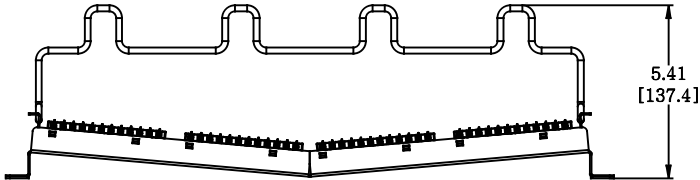

MATERIAL ID	DESCRIPTION
760237023	COMMSCOPE RECESSED ANGLED DISTRIBUTION MODULE PANEL,CAT 5E, UTP, 2U, 48 PORT

NOTES:

1. SEE COMMSCOPE CATALOG FOR PART NUMBER SUFFIXES TO INDICATE COLOR/PKG.
2. SEE COMMSCOPE CATALOG FOR COMPLETE LIST OF PARTS RELATED TO THE USE OF THIS PRODUCT.
3. DIMENSIONS ARE IN INCHES[MM].
4. PART INCLUDES:
 (2) RECESSED ANGLED FRAME 1U
 (8) ASSEMBLY, UNIVERSAL MODULE BLACK
 (2) RETENER B,360 REAR CABLE MANANGMENT
 (2) STRAP(PACK OF 4)