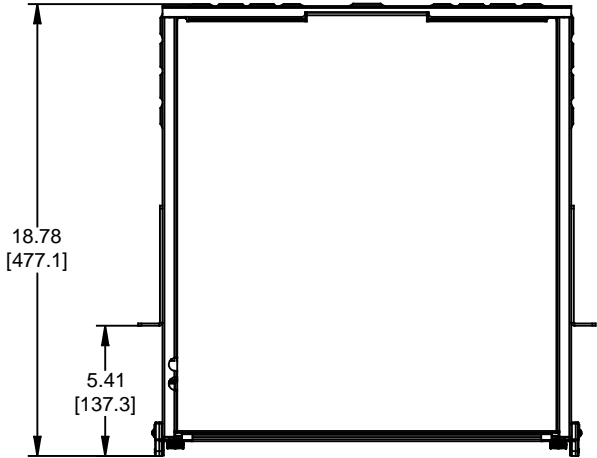

MATERIAL ID	DESCRIPTION
760231449	ASSY, 1U SD SLIDING SHELF

- NOTES:
- SEE SYSTIMAX CATALOG FOR PART NUMBER SUFFIXES TO INDICATE COLOR/PKG.
 - SEE SYSTIMAX CATALOG FOR COMPLETE LIST OF PARTS RELATED TO THE USE OF THIS PRODUCT.
 - DIMENSIONS ARE IN INCHES[MM].
 - PART INCLUDES:
 (1) ASSY, FRONT DOOR
 (1) 1U SLIDING SHELF
 (1) RETAINER KIT