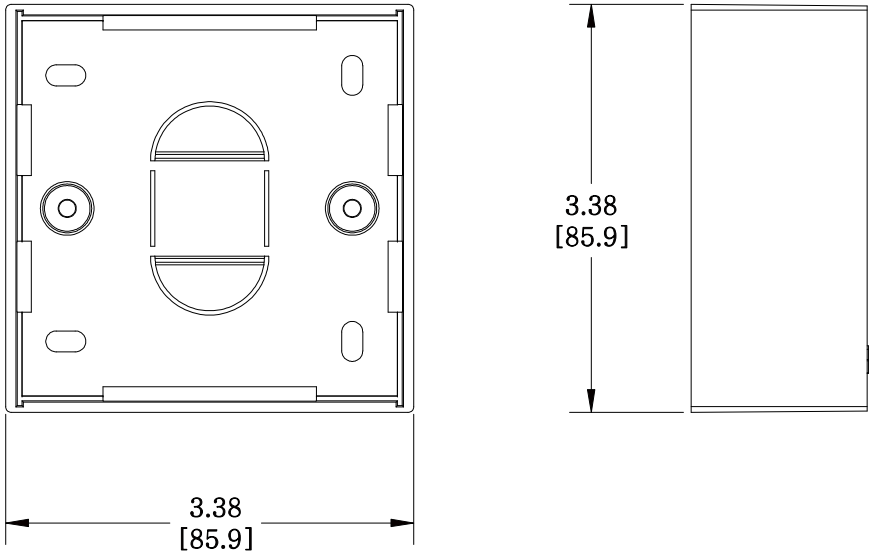

MATERIAL ID	DESCRIPTION
760189472	M12D -37MM-262 BACK BOX, WHITE

**NOTES:**

- SEE COMMSCOPE CATALOG FOR PART NUMBER SUFFIXES TO INDICATE COLOR/PKG.
- SEE COMMSCOPE CATALOG FOR COMPLETE LIST OF PARTS RELATED TO THE USE OF THIS PRODUCT.
- DIMENSIONS ARE IN INCHES[MM].
- PART INCLUDES:  
 (1) M12D, 37mm BACK BOX  
 (2) NUT

M12D -37MM-262

**COMMSCOPE, INC** OF NORTH CAROLINA

REV	DATE	ECR	DESCRIPTION	APPROVED BY	DATE	DWG NO
1	10/23/13		INITIAL ISSUE	CZ		
					10/23/2013	760189472