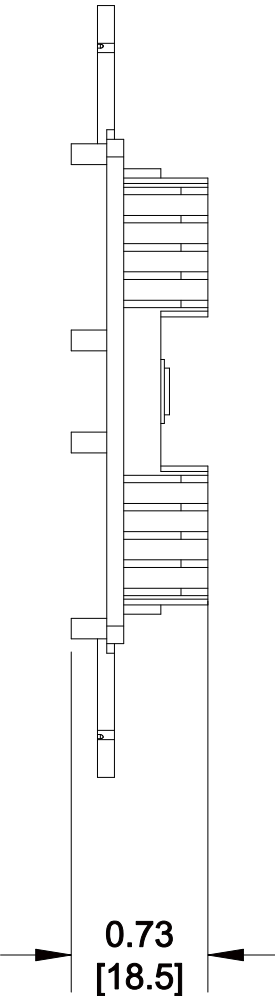

MATERIAL ID	DESCRIPTION
760181859	M106 FLUSH MOUNTED MODULAR MOUNTING FRAME, FOUR PORT, PROWHITE

NOTES:

- SEE COMMSCOPE CATALOG FOR PART NUMBER SUFFIXES TO INDICATE COLOR/PKG.
- SEE COMMSCOPE CATALOG FOR COMPLETE LIST OF PARTS RELATED TO THE USE OF THIS PRODUCT.
- DIMENSIONS ARE IN INCHES[MM].
- PART INCLUDES:
 (1) 106 FRAME, 4-PORT
 (1) THREADED INSERT, #6-32
 (2) SCREW

M106FR4-266
COMMSCOPE, INC OF NORTH CAROLINA

1	09/03/13		INITIAL ISSUE		DRAWN BY TZ	
REV	DATE	ECR	DESCRIPTION	APPROVED BY	DATE 09/03/2013	DWG NO 760181859