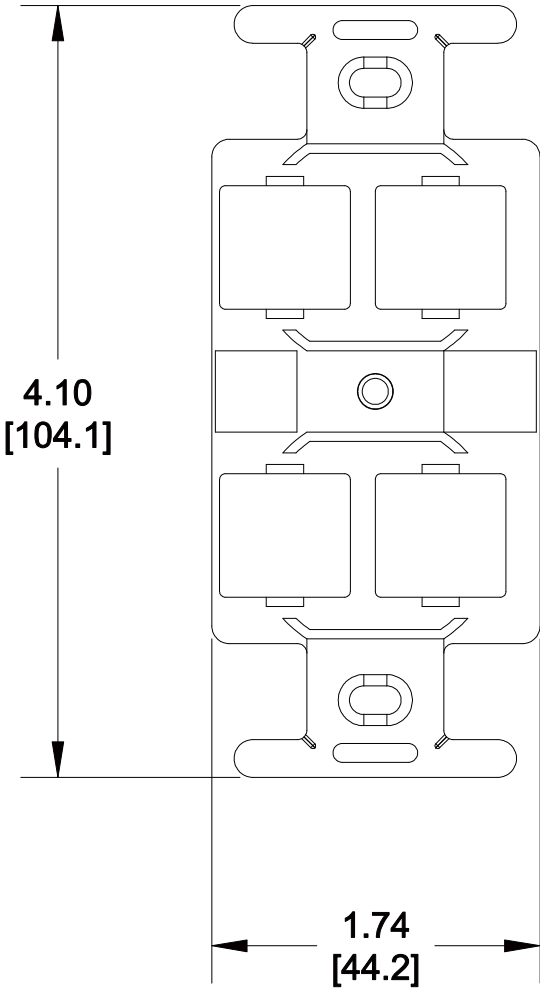

MATERIAL ID	DESCRIPTION
760181859	M106 FLUSH MOUNTED MODULAR MOUNTING FRAME, FOUR PORT, PROWHITE

NOTES:

- SEE COMMSCOPE CATALOG FOR PART NUMBER SUFFIXES TO INDICATE COLOR/PKG.
- SEE COMMSCOPE CATALOG FOR COMPLETE LIST OF PARTS RELATED TO THE USE OF THIS PRODUCT.
- DIMENSIONS ARE IN INCHES[MM].
- PART INCLUDES:
 (1) 106 FRAME, 4-PORT
 (1) THREADED INSERT, #6-32
 (2) SCREW

M106FR4-266
COMMSCOPE, INC OF NORTH CAROLINA

1	09/03/13		INITIAL ISSUE		DRAWN BY TZ	
REV	DATE	ECR	DESCRIPTION	APPROVED BY	DATE 09/03/2013	DWG NO 760181859