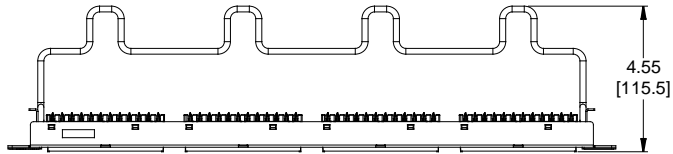

MATERIAL ID	DESCRIPTION
760180059	UNIPRISE DISTRIBUTION MODULE PANEL, CAT 6, UTP, 2U, 48 PORT

NOTES:

1. SEE COMMSCOPE CATALOG FOR PART NUMBER SUFFIXES TO INDICATE COLOR/PKG.
2. SEE COMMSCOPE CATALOG FOR COMPLETE LIST OF PARTS RELATED TO THE USE OF THIS PRODUCT.
3. DIMENSIONS ARE IN INCHES[MM].
4. PART INCLUDES:
 (1) UNIVERSAL FRAME 2U
 (8) ASSEMBLY, UNIVERSAL MODULE BLACK
 (2) RETAINER B, 360 REAR CABLE MANAGEMENT
 (2) STRAP(PACK OF 4)