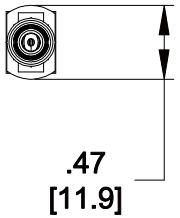

MATERIAL ID	DESCRIPTION
760163980	OptiSPEED® Fiber Qwik MPO Unpinned Connector™ FIELD INSTALLABLE, FUSION SPLICE, BEIGE, 2 PACK

NOTES:

- SEE COMMSCOPE CATALOG FOR PART NUMBER SUFFIXES TO INDICATE COLOR/PKG.
- SEE COMMSCOPE CATALOG FOR COMPLETE LIST OF PARTS RELATED TO THE USE OF THIS PRODUCT.
- DIMENSIONS ARE IN INCHES[MM].
- PART INCLUDES:
 (1) 12 FIBER FEMALE MPO, MMF OM1
 STANDARD LOSS, ROUND CORD 3.0
 (1) OM1 FIBER RIBBON STRIPS (6 INCHES)