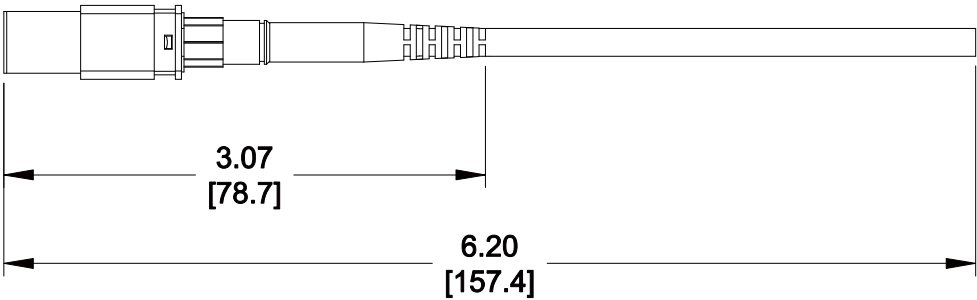

MATERIAL ID	DESCRIPTION
760163980	OptiSPEED® Fiber Qwik MPO Unpinned Connector™ FIELD INSTALLABLE, FUSION SPLICE, BEIGE, 2 PACK

NOTES:

- SEE COMMSCOPE CATALOG FOR PART NUMBER SUFFIXES TO INDICATE COLOR/PKG.
- SEE COMMSCOPE CATALOG FOR COMPLETE LIST OF PARTS RELATED TO THE USE OF THIS PRODUCT.
- DIMENSIONS ARE IN INCHES[MM].
- PART INCLUDES:
 (1) 12 FIBER FEMALE MPO, MMF OM1
 STANDARD LOSS, ROUND CORD 3.0
 (1) OM1 FIBER RIBBON STRIPS (6 INCHES)