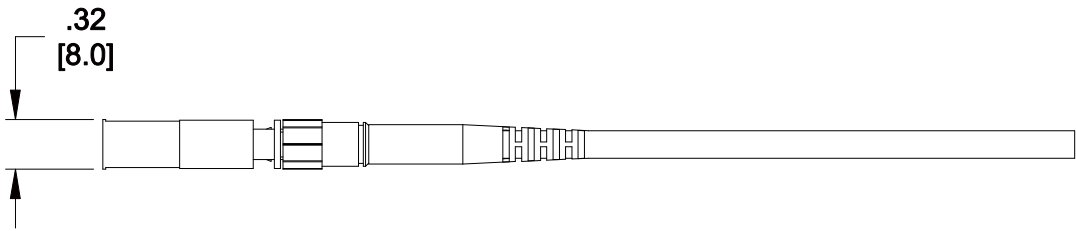

MATERIAL ID	DESCRIPTION
760163980	OptiSPEED® Fiber Qwik MPO Unpinned Connector™ FIELD INSTALLABLE, FUSION SPLICE, BEIGE, 2 PACK

NOTES:

- SEE COMMSCOPE CATALOG FOR PART NUMBER SUFFIXES TO INDICATE COLOR/PKG.
- SEE COMMSCOPE CATALOG FOR COMPLETE LIST OF PARTS RELATED TO THE USE OF THIS PRODUCT.
- DIMENSIONS ARE IN INCHES[MM].
- PART INCLUDES:
 (1) 12 FIBER FEMALE MPO, MMF OM1
 STANDARD LOSS, ROUND CORD 3.0
 (1) OM1 FIBER RIBBON STRIPS (6 INCHES)