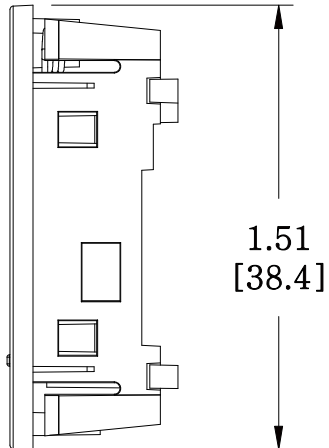

MATERIAL ID	DESCRIPTION
760161133	ASSEMBLY, LF80 FACEPLATE YELLOW

NOTES:

1. SEE COMMSCOPE CATALOG FOR PART NUMBER SUFFIXES TO INDICATE COLOR/PKG.
2. SEE COMMSCOPE CATALOG FOR COMPLETE LIST OF PARTS RELATED TO THE USE OF THIS PRODUCT.
3. DIMENSIONS IN PARENTHESES ARE IN METRIC.
4. PART INCLUDES:
 (1) CLIP, LF80 STRAIGHT RETAINER, YELLOW
 (1) CLIP, LF80 STRAIGHT ADAPTER, YELLOW
 (1) DOOR, LF80 STRAIGHT SHUTTER, YELLOW
 (1) SUPPORT, LF80 STRAIGHT TORSION SPRING