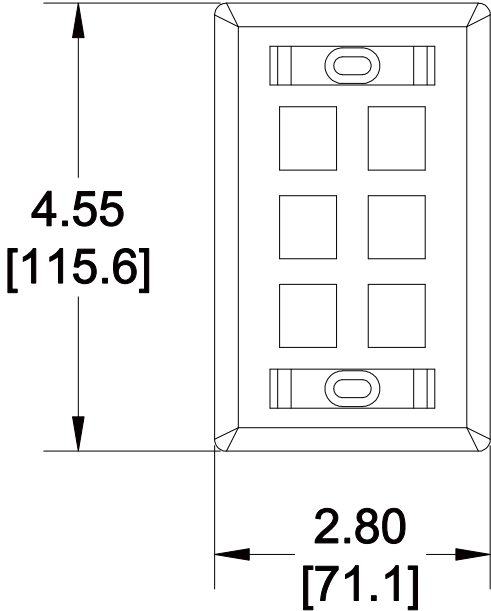

MATERIAL ID	DESCRIPTION
760159186	KEystone OUTLET FACEPLATE SINGLE GANG, 6 PORT, WHITE

NOTES:

- SEE COMMScope CATALOG FOR PART NUMBER SUFFIXES TO INDICATE COLOR/PKG.
- SEE COMMScope CATALOG FOR COMPLETE LIST OF PARTS RELATED TO THE USE OF THIS PRODUCT.
- DIMENSIONS ARE IN INCHES[MM].
- PART INCLUDES:
 - (1) FACEPLATE, 6 PORT
 - (2) SCREW
 - (2) LABEL
 - (2) LABEL COVER

KF-MFM-6P-WH FACEPLATE

COMMScope, INC OF NORTH CAROLINA

1	08/06/15		INITIAL ISSUE	GG	DRAWN BY TZ	
REV	DATE	ECR	DESCRIPTION	APPROVED BY	DATE 08/06/2015	DWG NO 760159186