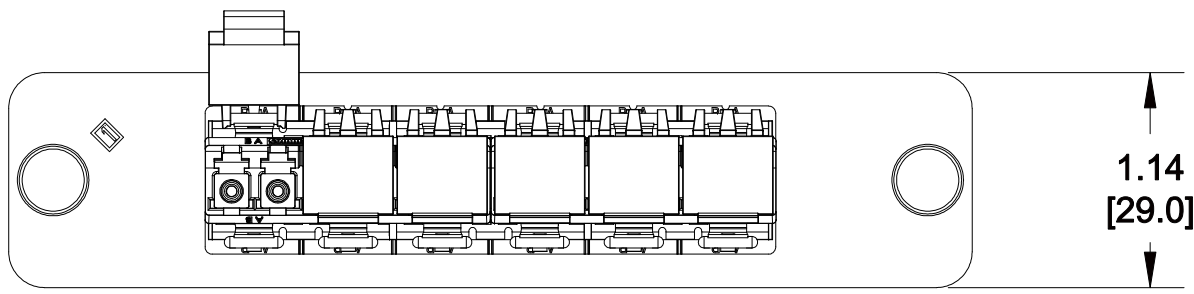

MATERIAL ID	DESCRIPTION
760148056	LazrSPEED® LC, 12 FIBER, GANGED AQUA ADAPTER, BLACK PANEL, SINGLE PACK

NOTES:

1. SEE UNIPRISE CATALOG FOR PART NUMBER SUFFIXES TO INDICATE COLOR/PKG.
2. SEE UNIPRISE CATALOG FOR COMPLETE LIST OF PARTS RELATED TO THE USE OF THIS PRODUCT.
3. DIMENSIONS IN PARENTHESES ARE IN METRIC.
4. PART INCLUDES:  
 (1) PANEL  
 (1) LC GANGED ADAPTER ASSY