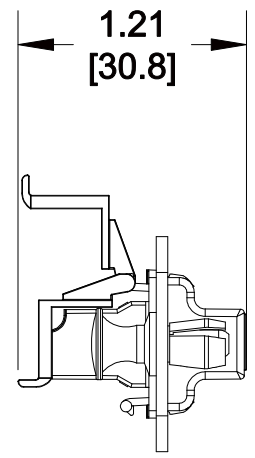

MATERIAL ID	DESCRIPTION
760148056	LazrSPEED® LC, 12 FIBER, GANGED AQUA ADAPTER, BLACK PANEL, SINGLE PACK

NOTES:

1. SEE UNIPRISE CATALOG FOR PART NUMBER SUFFIXES TO INDICATE COLOR/PKG.
2. SEE UNIPRISE CATALOG FOR COMPLETE LIST OF PARTS RELATED TO THE USE OF THIS PRODUCT.
3. DIMENSIONS IN PARENTHESES ARE IN METRIC.
4. PART INCLUDES:  
 (1) PANEL  
 (1) LC GANGED ADAPTER ASSY