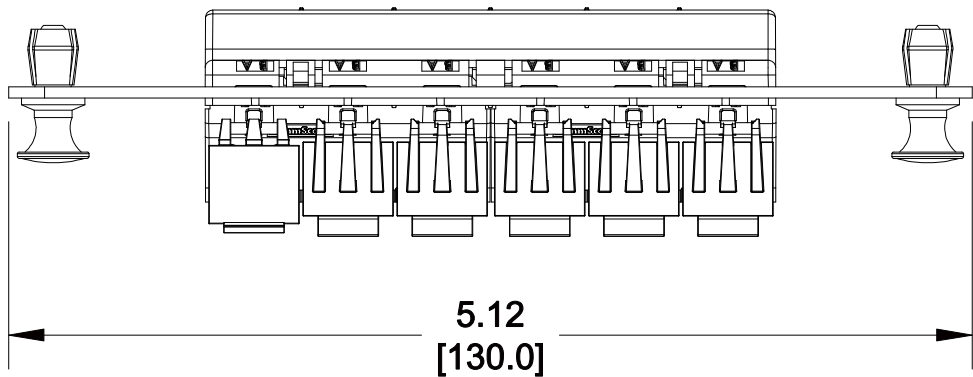

MATERIAL ID	DESCRIPTION
760148056	LazrSPEED® LC, 12 FIBER, GANGED AQUA ADAPTER, BLACK PANEL, SINGLE PACK

NOTES:

1. SEE UNIPRISE CATALOG FOR PART NUMBER SUFFIXES TO INDICATE COLOR/PKG.
2. SEE UNIPRISE CATALOG FOR COMPLETE LIST OF PARTS RELATED TO THE USE OF THIS PRODUCT.
3. DIMENSIONS IN PARENTHESES ARE IN METRIC.
4. PART INCLUDES:  
 (1) PANEL  
 (1) LC GANGED ADAPTER ASSY