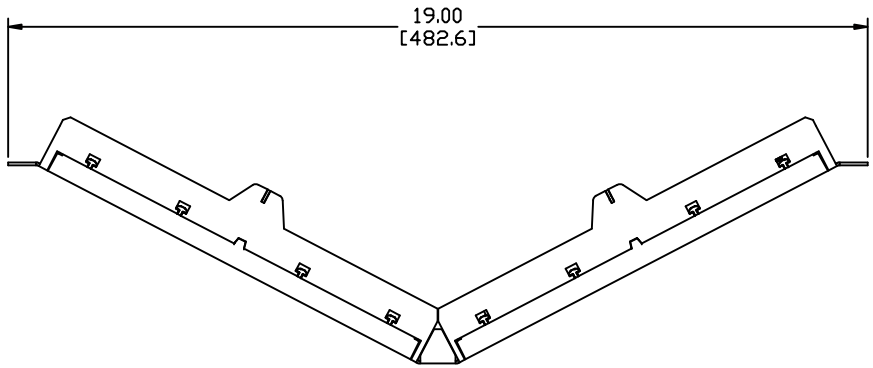

MATERIAL ID	DESCRIPTION
760109736	M4800A 1U ANGLED 48-PORT PANEL PowerSUM

NOTES:

1. SEE COMMSCOPE CATALOG FOR PART NUMBER SUFFIXES TO INDICATE COLOR/PKG.
2. SEE COMMSCOPE CATALOG FOR COMPLETE LIST OF PARTS RELATED TO THE USE OF THIS PRODUCT.
3. DIMENSIONS IN PARENTHESES ARE IN METRIC.
4. PART INCLUDES:  
 (1) M4800A 1U ANGLED 48-PORT PANEL ASSEMBLY  
 (4) SCREW, COMBO HD, MACHINE, #12-24 X 0.50"

PANEL, M4800A-1U-PS  
 COMMSCOPE, INC OF NORTH CAROLINA

1	04/12/10		INITIAL ISSUE		DRAWN BY DJ	
REV	DATE	ECR	DESCRIPTION	APPROVED BY	DATE 04/12/2010	DWG NO 760109736