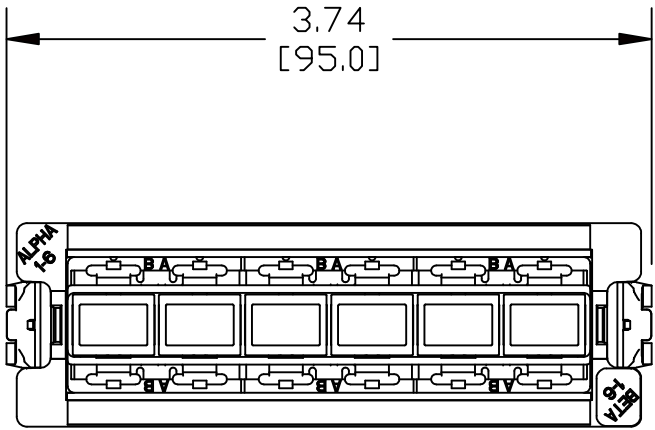

MATERIAL ID	DESCRIPTION
760109397	360DP-6SC-LS

NOTES:

- SEE SYSTIMAX CATALOG FOR PART NUMBER SUFFIXES TO INDICATE COLOR/PKG.
- SEE SYSTIMAX CATALOG FOR COMPLETE LIST OF PARTS RELATED TO THE USE OF THIS PRODUCT.
- DIMENSIONS IN PARENTHESES ARE IN METRIC.
- PART INCLUDES:
 (1) BEZEL, G2
 (1) ADAPTER, 6C, CER SLEEVE
 (1) FACE PLATE, AQUA
 (6) DUST CAP, SC ADAPTER

360DP PASS THRU, 6 SC, LazrSPEED, AQUA, IPATCH READY
 COMMScope, INC OF NORTH CAROLINA
 SYSTIMAX®SOLUTIONS

1	04/20/10		INITIAL ISSUE	RLM	DRAWN BY DJ	
REV	DATE	ECR	DESCRIPTION	APPROVED BY	DATE 04/20/2010	DWG NO 760109397