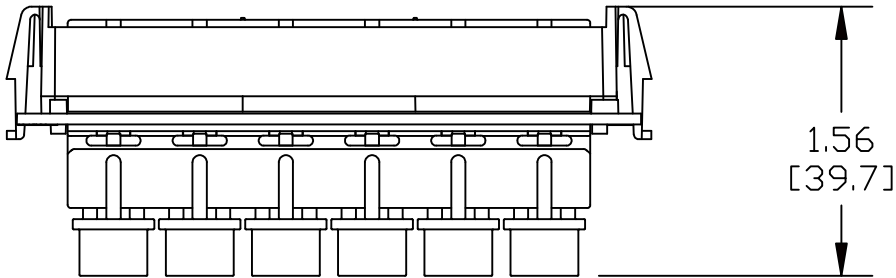

MATERIAL ID	DESCRIPTION
760109397	360DP-6SC-LS

NOTES:

- SEE SYSTIMAX CATALOG FOR PART NUMBER SUFFIXES TO INDICATE COLOR/PKG.
- SEE SYSTIMAX CATALOG FOR COMPLETE LIST OF PARTS RELATED TO THE USE OF THIS PRODUCT.
- DIMENSIONS IN PARENTHESES ARE IN METRIC.
- PART INCLUDES:
 (1) BEZEL, G2
 (1) ADAPTER, 6C, CER SLEEVE
 (1) FACE PLATE, AQUA
 (6) DUST CAP, SC ADAPTER

360DP PASS THRU, 6 SC, LazrSPEED, AQUA, IPATCH READY
 COMMScope, INC OF NORTH CAROLINA
 SYSTIMAX®SOLUTIONS

1	04/20/10		INITIAL ISSUE	RLM	DRAWN BY DJ	
REV	DATE	ECR	DESCRIPTION	APPROVED BY	DATE 04/20/2010	DWG NO 760109397