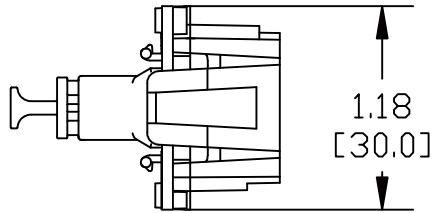

MATERIAL ID	DESCRIPTION
760109397	360DP-6SC-LS

NOTES:

- SEE SYSTIMAX CATALOG FOR PART NUMBER SUFFIXES TO INDICATE COLOR/PKG.
- SEE SYSTIMAX CATALOG FOR COMPLETE LIST OF PARTS RELATED TO THE USE OF THIS PRODUCT.
- DIMENSIONS IN PARENTHESES ARE IN METRIC.
- PART INCLUDES:
 (1) BEZEL, G2
 (1) ADAPTER, 6C, CER SLEEVE
 (1) FACE PLATE, AQUA
 (6) DUST CAP, SC ADAPTER

360DP PASS THRU, 6 SC, LazrSPEED, AQUA, IPATCH READY
 COMMScope, INC OF NORTH CAROLINA
 SYSTIMAX®SOLUTIONS

1	04/20/10		INITIAL ISSUE	RLM	DRAWN BY DJ	
REV	DATE	ECR	DESCRIPTION	APPROVED BY	DATE 04/20/2010	DWG NO 760109397