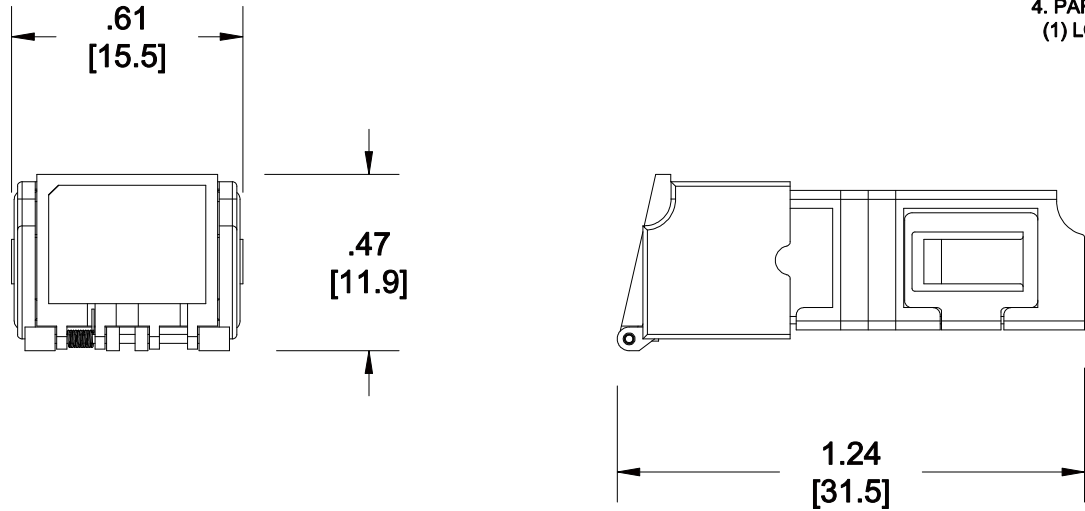

MATERIAL ID	DESCRIPTION
760056002	LazrSPEED® LC DUPLEX LOW PROFILE SUTTERED ADAPTER, AQUA, SINGLE PACK

NOTES:

1. SEE COMMSCOPE CATALOG FOR PART NUMBER SUFFIXES TO INDICATE COLOR/PKG.
2. SEE COMMSCOPE CATALOG FOR COMPLETE LIST OF PARTS RELATED TO THE USE OF THIS PRODUCT.
3. DIMENSIONS IN PARENTHESES ARE IN METRIC.
4. PART INCLUDES:
(1) LC ADAPTER, DUP, CLEAR SHUTTER, APC, AQUA

AFA-LC02-AQ/LP-SHUTTERED	
COMMSCOPE, INC OF NORTH CAROLINA	

1	12/6/12		INITIAL ISSUE		DRAWN BY JW	
REV	DATE	ECR	DESCRIPTION	APPROVED BY	DATE 12/6/2012	DWG NO 760056002