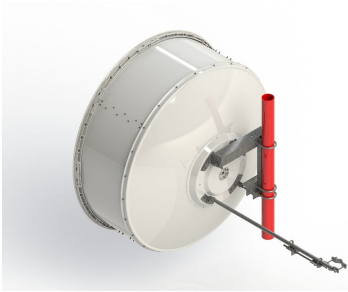

# VHLP6-6W-6-QD/B

---

1.8 m | 6 ft ValuLine® High Performance Low Profile Antenna, single-polarized, 5.925–7.125 GHz, CPR137G, white antenna, flexible woven polymer gray radome without flash, fully assembled/Quick Deploy pack—one-piece reflector

## General Specifications

<b>Antenna Type</b>	VHLP - ValuLine® High Performance Low Profile Antenna, single-polarized
<b>Antenna Input</b>	CPR137G
<b>Antenna Color</b>	White
<b>Reflector Construction</b>	One-piece reflector
<b>Radome Color</b>	Gray
<b>Radome Material</b>	Polymer
<b>Flash Included</b>	No

## Dimensions

<b>Diameter, nominal</b>	1.8 m   6 ft
--------------------------	--------------