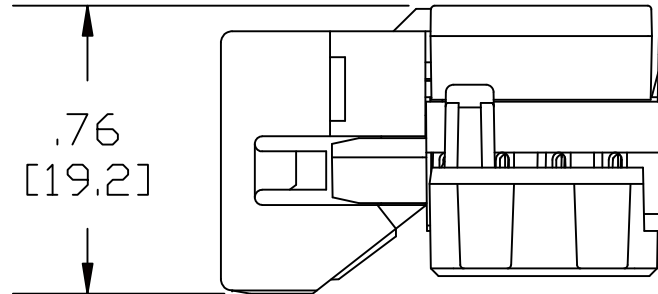

1.19  
[30.2]

.83  
[21.1]

.76  
[19.2]

MATERIAL ID	DESCRIPTION
700206709	MGS400 INFORMATION OUTLET

**NOTES:**

1. SEE SYSTIMAX CATALOG FOR PART NUMBER SUFFIXES TO INDICATE COLOR/PKG.
2. SEE SYSTIMAX CATALOG FOR COMPLETE LIST OF PARTS RELATED TO THE USE OF THIS PRODUCT.
3. DIMENSIONS IN PARENTHESES ARE IN METRIC.
4. PART INCLUDES:  
(1) MODULE