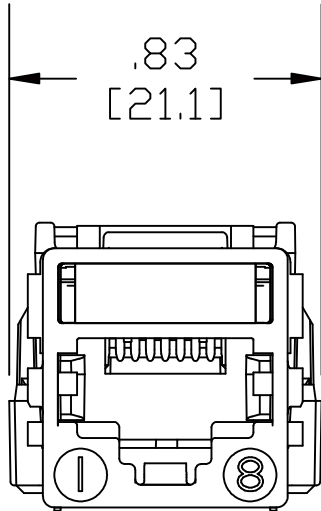

1.19  
[30.2]

.83  
[21.1]

.76  
[19.2]

MATERIAL ID	DESCRIPTION
700206709	MGS400 INFORMATION OUTLET

**NOTES:**

1. SEE SYSTIMAX CATALOG FOR PART NUMBER SUFFIXES TO INDICATE COLOR/PKG.
2. SEE SYSTIMAX CATALOG FOR COMPLETE LIST OF PARTS RELATED TO THE USE OF THIS PRODUCT.
3. DIMENSIONS IN PARENTHESES ARE IN METRIC.
4. PART INCLUDES:  
(1) MODULE

**MGS400 SERIES GigaSPEED® XL  
INFORMATION OUTLET**

**COMMSCOPE, INC** HICKORY, NORTH CAROLINA

**SYSTIMAX® SOLUTIONS**

DRAWN BY

JW

DATE 2/9/2011

DWG NO. 700206709

REV	DATE	ECR	DESCRIPTION	BY
1	2/9/11		INITIAL ISSUE	