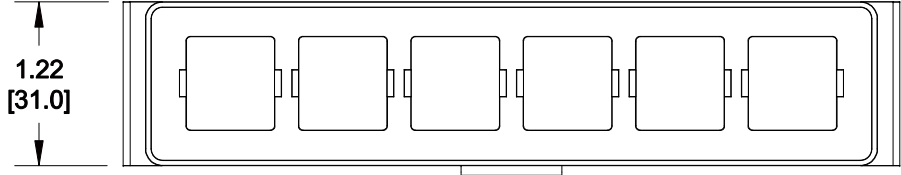

MATERIAL ID	DESCRIPTION
700016538	M224 TYPE M-SERIES ZONE BOX, GRAY

NOTES:

1. SEE COMMSCOPE CATALOG FOR PART NUMBER SUFFIXES TO INDICATE COLOR/PKG.
2. SEE COMMSCOPE CATALOG FOR COMPLETE LIST OF PARTS RELATED TO THE USE OF THIS PRODUCT.
3. DIMENSIONS IN PARENTHESES ARE IN METRIC.
4. PART INCLUDES:
(1) MODULE ADAPTER