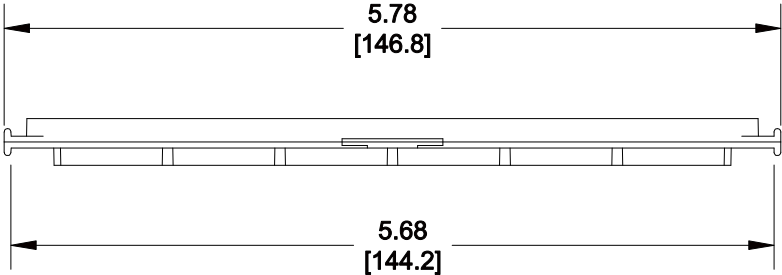

MATERIAL ID	DESCRIPTION
700016512	M224 TYPE M-SERIES ZONE BOX, IVORY

NOTES:

1. SEE COMMSCOPE CATALOG FOR PART NUMBER SUFFIXES TO INDICATE COLOR/PKG.
2. SEE COMMSCOPE CATALOG FOR COMPLETE LIST OF PARTS RELATED TO THE USE OF THIS PRODUCT.
3. DIMENSIONS IN PARENTHESES ARE IN METRIC.
4. PART INCLUDES:
(1) MODULE ADAPTER

M224MSP-246

COMMSCOPE, INC OF NORTH CAROLINA

1	8/3/12		INITIAL ISSUE		DRAWN BY JW		
REV	DATE	ECR	DESCRIPTION	APPROVED BY	DATE 8/3/2012		DWG NO 700016512