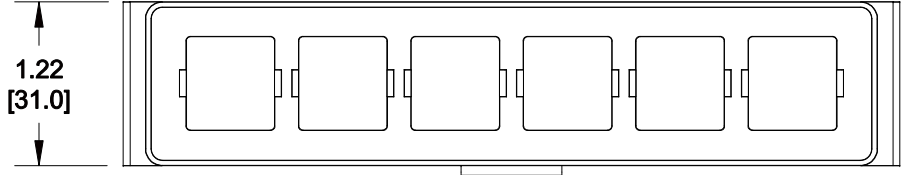

MATERIAL ID	DESCRIPTION
700016512	M224 TYPE M-SERIES ZONE BOX, IVORY

NOTES:

1. SEE COMMSCOPE CATALOG FOR PART NUMBER SUFFIXES TO INDICATE COLOR/PKG.
2. SEE COMMSCOPE CATALOG FOR COMPLETE LIST OF PARTS RELATED TO THE USE OF THIS PRODUCT.
3. DIMENSIONS IN PARENTHESES ARE IN METRIC.
4. PART INCLUDES:
(1) MODULE ADAPTER