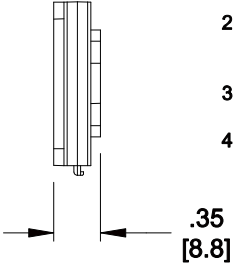

MATERIAL ID	DESCRIPTION
700016512	M224 TYPE M-SERIES ZONE BOX, IVORY

NOTES:

1. SEE COMMSCOPE CATALOG FOR PART NUMBER SUFFIXES TO INDICATE COLOR/PKG.
2. SEE COMMSCOPE CATALOG FOR COMPLETE LIST OF PARTS RELATED TO THE USE OF THIS PRODUCT.
3. DIMENSIONS IN PARENTHESES ARE IN METRIC.
4. PART INCLUDES:
(1) MODULE ADAPTER

M224MSP-246

COMMSCOPE, INC OF NORTH CAROLINA

1	8/3/12		INITIAL ISSUE		DRAWN BY JW		
REV	DATE	ECR	DESCRIPTION	APPROVED BY	DATE 8/3/2012		DWG NO 700016512