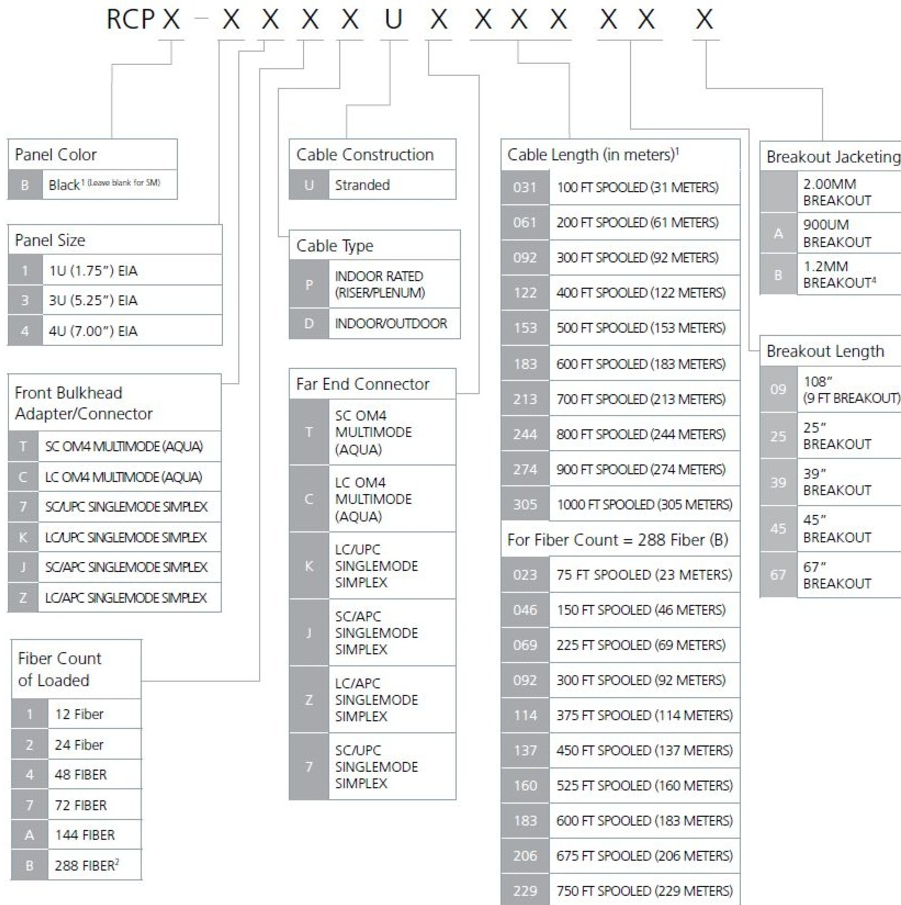

RCP-4ZBPUZ09267B

Width	482.6 mm | 19 in
Depth	381 mm | 15 in
Breakout Length	67 in

Ordering Tree

ONLY FOR MULTIMODE VERSION.¹
ONLY AVAILABLE IN RISER/PLENUM (P) CABLE TYPE²
RAPID PANEL IS DESIGNED AND QUALIFIED FOR UP TO 1000' (305 METERS) OF CABLE.³
ONLY AVAILABLE IN LC288 4RU⁴

Material Specifications

Finish	Powder coated
Material Type	Steel

Optical Specifications

Fiber Mode	Singlemode
Fiber Type	G.652.D | G.657.A2/B2