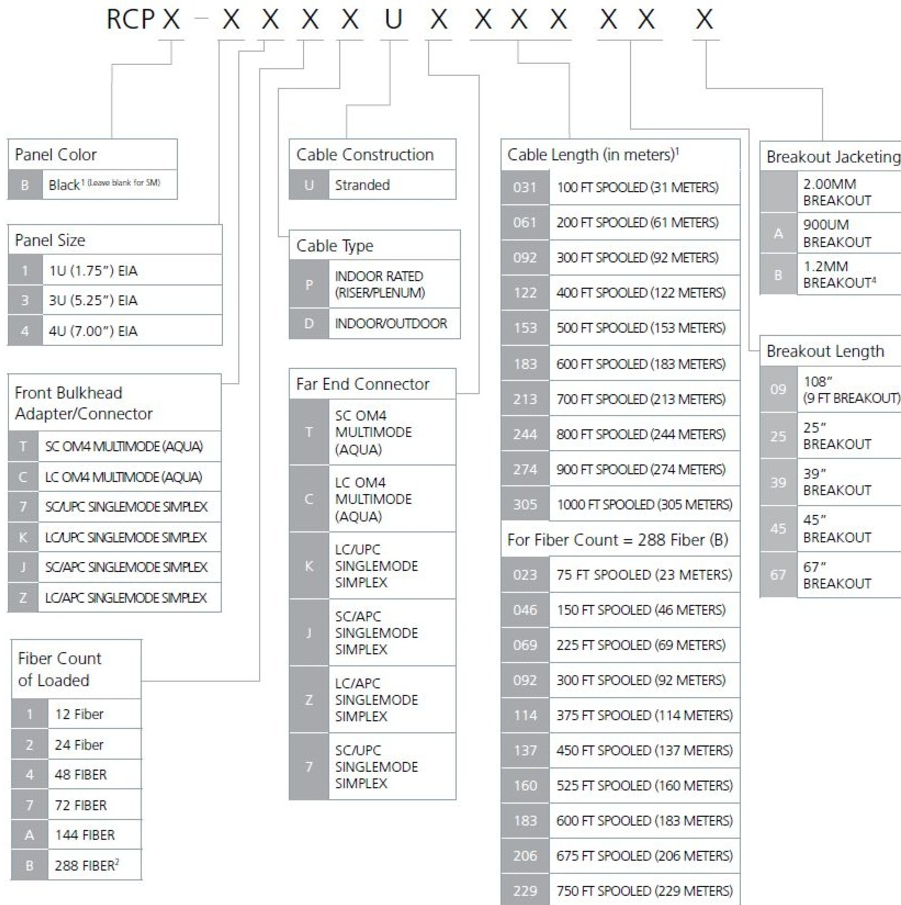

RCP-4ZBPUZ04645B

Width	482.6 mm | 19 in
Depth	381 mm | 15 in
Breakout Length	45 in

Ordering Tree

ONLY FOR MULTIMODE VERSION.¹
ONLY AVAILABLE IN RISER/PLENUM (P) CABLE TYPE²
RAPID PANEL IS DESIGNED AND QUALIFIED FOR UP TO 1000' (305 METERS) OF CABLE.³
ONLY AVAILABLE IN LC288 4RU⁴

Material Specifications

Finish	Powder coated
Material Type	Steel

Optical Specifications

Fiber Mode	Singlemode
Fiber Type	G.652.D | G.657.A2/B2