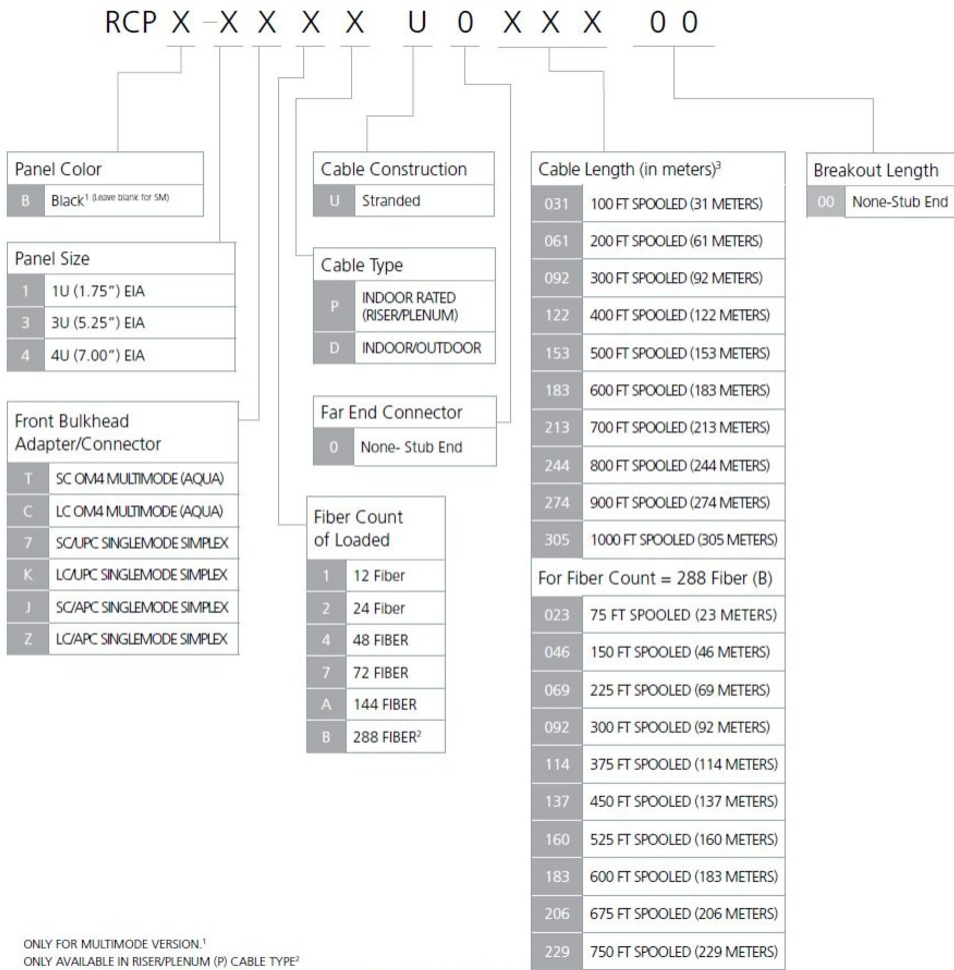

# RCP-4ZBPU020600

---

RapidFiber® Termination Panel, 288-Position 4RU, singlemode, LC/APC to stub, 206m

## Dimensions

<b>Height</b>	177.8 mm   7 in
---------------	-----------------

# RCP-4ZBPU020600

**Width** 482.6 mm | 19 in

**Depth** 381 mm | 15 in

## Ordering Tree