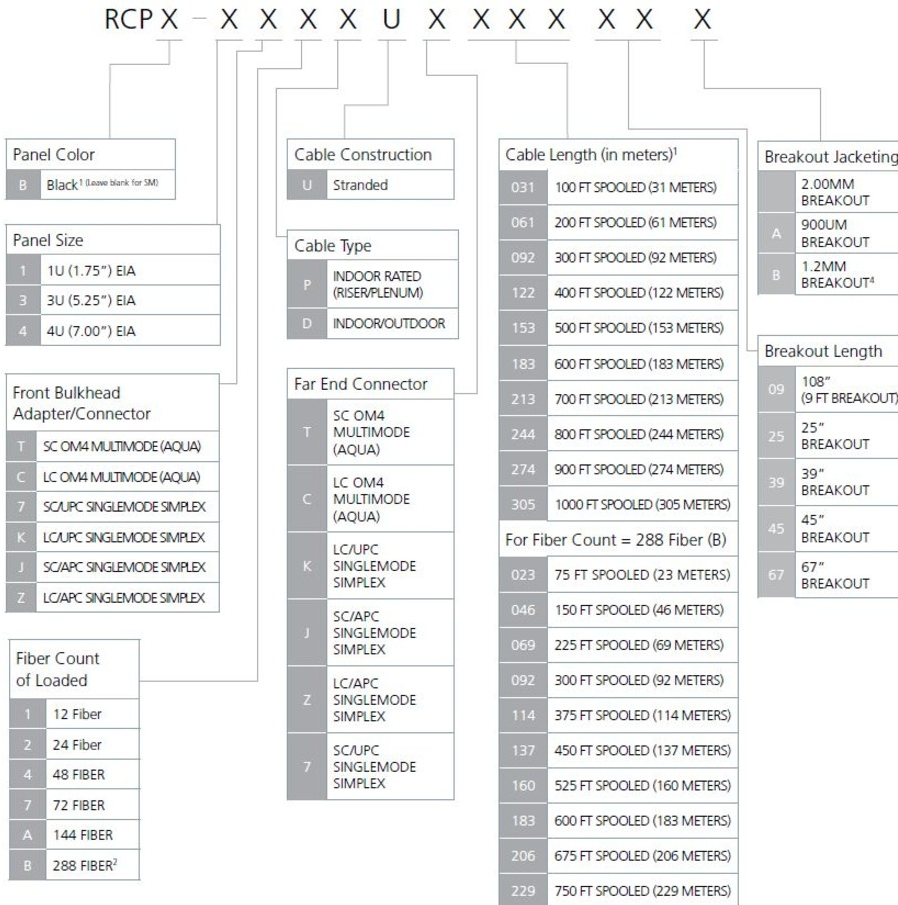

RCP-4KBPUZ09245B

Width	482.6 mm | 19 in
Depth	381 mm | 15 in
Breakout Length	45 in

Ordering Tree

ONLY FOR MULTIMODE VERSION.¹
ONLY AVAILABLE IN RISER/PLENUM (P) CABLE TYPE²
RAPID PANEL IS DESIGNED AND QUALIFIED FOR UP TO 1000' (305 METERS) OF CABLE.³
ONLY AVAILABLE IN LC288 4RU⁴

Material Specifications

Finish	Powder coated
Material Type	Steel

Optical Specifications

Fiber Mode	Singlemode
Fiber Type	G.652.D | G.657.A2/B2