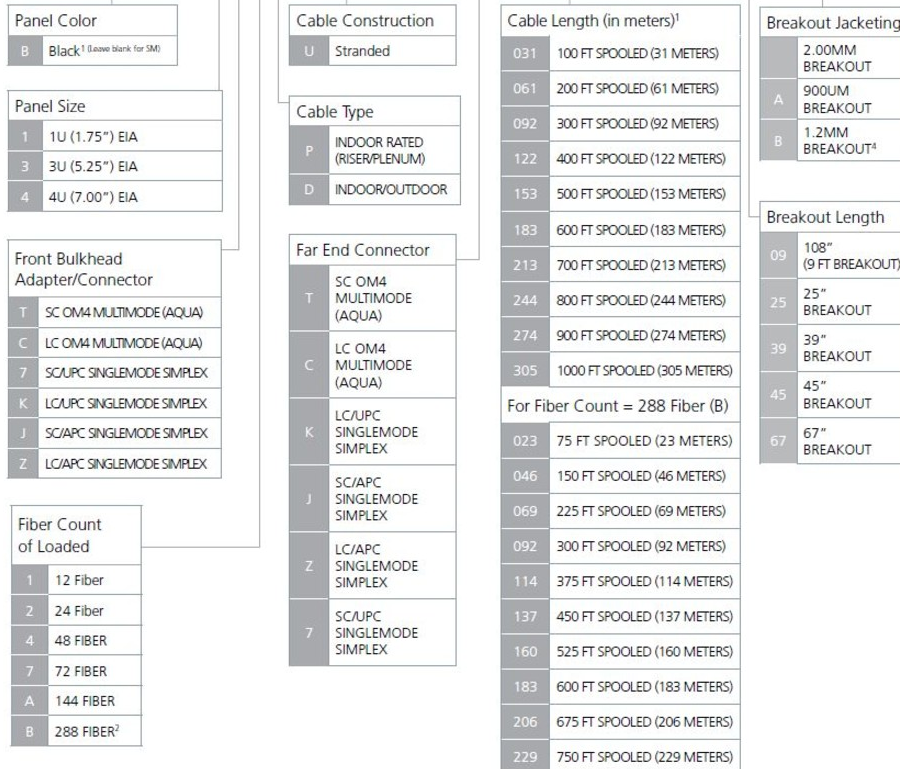

RCP-4KBPUZ02325B

RapidFiber® Termination Panel, 288-Position 4RU, singlemode, LC/UPC to LC/APC breakouts, 23m cable with 25 inch breakout length and 1.2MM Breakout Jacketing

Product Classification

Regional Availability	Latin America North America
Portfolio	CommScope®
Product Type	Fiber patch panel, with rapid cable
Product Brand	RapidFiber®
Product Series	RCP

General Specifications

Functionality	Patching
Body Style	Symmetrical
Cable Exit Location	Rear, left side
Cable Stub Type	IFC, stranded
Color	Putty white
Door Type, front	Hinged Slide latch Transparent
Growth Configuration	Fully loaded
Interface, front	LC/UPC
Interface, rear	LC/APC
Patch Cord Entry Location	Front, left side Front, right side
Rack Type	EIA 19 in EIA 23 in
Rack Units	4
Shelf Movement	Sliding
Total Fibers, quantity	288
Total Ports, quantity	288
Transmission Standards	IEC 60794-2 ISO/IEC 11801 TIA/EIA-568-B.3

Dimensions

Height	177.8 mm 7 in
---------------	-----------------

RCP-4KBPUZ02325B

Width	482.6 mm 19 in
Depth	381 mm 15 in
Breakout Length	25 in

Ordering Tree

RCP X - X X X X U X X X X X X X

ONLY FOR MULTIMODE VERSION.¹
 ONLY AVAILABLE IN RISER/PLENUM (P) CABLE TYPE²
 RAPID PANEL IS DESIGNED AND QUALIFIED FOR UP TO 1000' (305 METERS) OF CABLE.³
 ONLY AVAILABLE IN LC288 4RU⁴

Material Specifications

Finish	Powder coated
Material Type	Steel

Optical Specifications

Fiber Mode	Singlemode
Fiber Type	G.652.D G.657.A2/B2

RCP-4KBPUZ02325B

Environmental Specifications

Operating Temperature	-5 °C to +55 °C (+23 °F to +131 °F)
Storage Temperature	-40 °C to +70 °C (-40 °F to +158 °F)
Relative Humidity	5%–85%, non-condensing
Qualification Standards	NEBS Level 3 Telcordia GR-1435 Telcordia GR-326 Telcordia GR-409 UL 1863