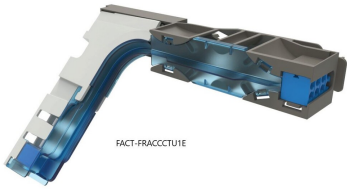

# 760243104 | FACT-FRACCCTUBE

FACT® cable termination unit (CTU), kit for 3E FACT chassis, accomodates: 1 cable 2.5-14mm or 2 cables 2.5-8.5mm or 4 cables 2.5-5mm or 1 flex tube OD 16mm, only for use in FACT frame

- Cable Termination Units (CTU) kits are very robust and enable quick and easy termination of most cable sizes and types
- Designed for termination of cables directly onto the FACT chassis, allowing the installer to prepare and pre-terminate cables outside the frame