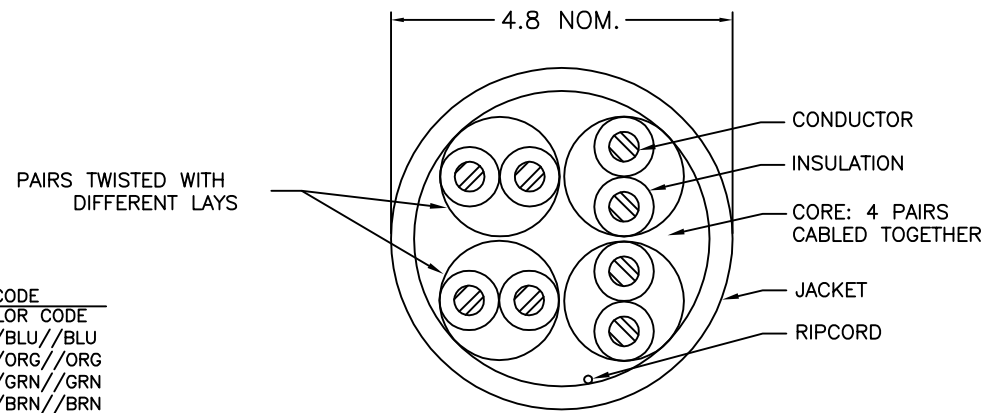

REVISIONS				
P	LR	DESCRIPTION	DATE	DRN / APD
E		ECN:8000018249 Change logo.	13DEC2016	RL / GW

FREQUENCY (MHz)	ATTENUATION (db/100m)	NEXT (db, WORST PR)	PSNEXT (db)	ELFEXT (db, WORST PR)	PSELFEXT (db)	DELAY (ns/100m)	RL (db)	IMPEDANCE (ohms)	ACR (db)
	MAXIMUM	MINIMUM	MINIMUM	MINIMUM	MINIMUM	MAXIMUM	MINIMUM		MINIMUM
0.772	1.8	67.0	64.0	66.0	63.0	-	19.4	100±15	65.2
1.00	2.0	65.3	62.3	63.8	60.8	570	20.0	100±15	63.3
4.00	4.1	56.3	53.3	51.7	48.7	552	23.0	100±15	52.2
8.00	5.8	51.8	48.8	45.7	42.7	547	25.0	100±15	46.0
10.00	6.5	50.3	47.3	43.8	40.8	545	25.0	100±15	43.8
16.00	8.2	47.3	44.3	39.7	36.7	543	25.0	100±15	39.0
20.00	9.3	45.8	42.8	37.7	34.7	542	25.0	100±15	36.5
25.00	10.4	44.3	41.3	35.8	32.8	541	24.3	100±15	33.9
31.25	11.7	42.9	39.9	33.9	30.9	540	23.6	100±15	31.2
62.50	17.0	38.4	35.4	27.8	24.8	539	21.5	100±15	21.4
100.00	22.0	35.3	32.3	23.8	20.8	538	20.1	100±15	13.3

- ⚠ LENGTH SEQUENCE IS RETURNED TO ZERO FOR EACH LENGTH MEASUREMENT ACCURACY TO BE ±1%
- ⚠ PRINT COLOR SHALL BE BLACK, EXCEPT WHITE ON BLACK JACKET
- ⚠ PRINT DURABILITY SHALL BE PER UL 444
- 4 GOVERNING SPECIFICATIONS – LATEST REVISIONS
  TIA 568
  NEC 800
  UL 444
- ⚠ JACKET COLOR SHALL BE IN ACCORDANCE WITH EIA-359-A WIRE AND CABLE LIMITS OR COMMSCOPE SUPPLIED COLOR STANDARD

PAIR	COLOR CODE
1	WHT/BLU//BLU
2	WHT/ORG//ORG
3	WHT/GRN//GRN
4	WHT/BRN//BRN

⚠ ⚠ ⚠
COMMSCOPE CATEGORY 5E ABCDE 4PR 24AWG UTP PVC 75C [length] M YYWW [tracking number]
LEGEND SHALL BE REPEATED EVERY METER

GRAY	100±1%	PULL BOX	9-1427260-4
WHITE	100±1%	PULL BOX	9-1427260-2
BLUE	200±1%	REELEX	2-1427260-6
WHITE	200±1%	REELEX	2-1427260-2
GRAY	305±1%	REELEX	1427260-4
WHITE	305±1%	REELEX	1427260-2
COLOR ⚠	LENGTH (METER)	PACKAGE	PART NUMBER

THIS DRAWING IS A CONTROLLED DOCUMENT. DRN: 27062013
GONG LI
CH: ZOHAR ZHANG 27062013
APD: ADAM ZHU 27062013
PRODUCT SPEC: NAME: COMMSCOPE, INC.
APPLICATION SPEC: CABLE,CAT5E,4UTP,24AWG,PVC
MATERIAL: - ⚠
DIMENSIONS: mm
TOLERANCES UNLESS OTHERWISE SPECIFIED:
0 PLC ± -
1 PLC ± -
2 PLC ± -
3 PLC ± -
4 PLC ± -
ANGLES FINISH: -
SIZE: A2
OAGE CODE: 00779
DRAWING NO: 1427260
RESTRICTED TO: -
CUSTOMER DRAWING
SCALE: - SHEET: 1 of 1 REV: E

1427260