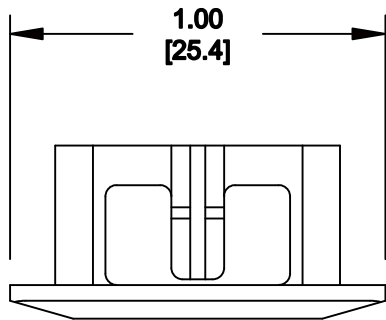

MATERIAL ID	DESCRIPTION
106664139	RECTANGULAR MOUNTING COLLAR, IVORY

NOTES:

1. SEE SYSTIMAX CATALOG FOR PART NUMBER SUFFIXES TO INDICATE COLOR/PKG.
2. SEE SYSTIMAX CATALOG FOR COMPLETE LIST OF PARTS RELATED TO THE USE OF THIS PRODUCT.
3. DIMENSIONS IN PARENTHESES ARE IN METRIC.
4. PART INCLUDES:
(1) MOUNTING COLLAR

M30MC-246	
COMMScope, INC OF NORTH CAROLINA	
SYSTIMAX® SOLUTIONS	
DRAWN BY TZ	
DATE 5/24/2011	DWG NO 106664139

REV	DATE	ECR	DESCRIPTION	APPROVED BY
1	5/24/11		INITIAL ISSUE	JL