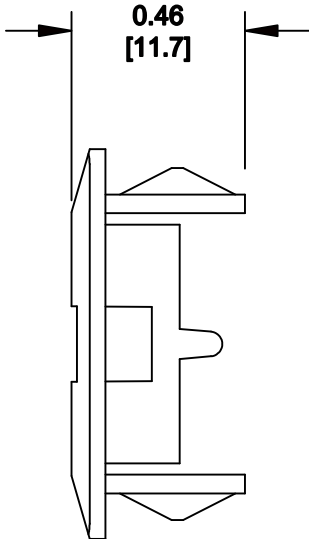

MATERIAL ID	DESCRIPTION
106664139	RECTANGULAR MOUNTING COLLAR, IVORY

NOTES:

1. SEE SYSTIMAX CATALOG FOR PART NUMBER SUFFIXES TO INDICATE COLOR/PKG.
2. SEE SYSTIMAX CATALOG FOR COMPLETE LIST OF PARTS RELATED TO THE USE OF THIS PRODUCT.
3. DIMENSIONS IN PARENTHESES ARE IN METRIC.
4. PART INCLUDES:
(1) MOUNTING COLLAR

M30MC-246	
COMMScope, INC OF NORTH CAROLINA	
SYSTIMAX® SOLUTIONS	
DRAWN BY TZ	
DATE 5/24/2011	DWG NO 106664139

REV	DATE	ECR	DESCRIPTION	APPROVED BY
1	5/24/11		INITIAL ISSUE	JL