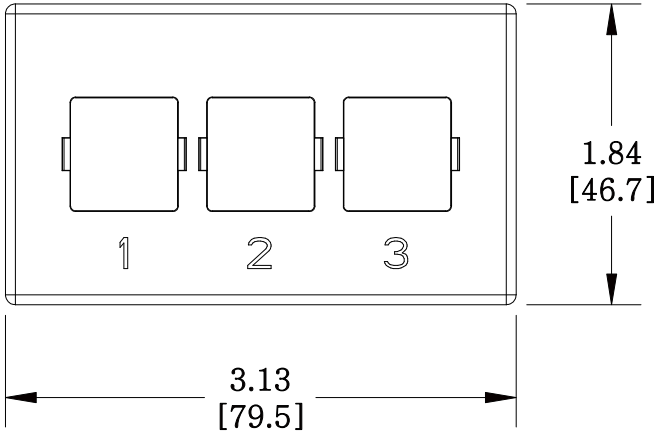

MATERIAL ID	DESCRIPTION
106650898	M13C TYPE FURNITURE FACEPLATE, THREE PORT WHITE

NOTES:

1. SEE COMMSCOPE CATALOG FOR PART NUMBER SUFFIXES TO INDICATE COLOR/PKG.
2. SEE COMMSCOPE CATALOG FOR COMPLETE LIST OF PARTS RELATED TO THE USE OF THIS PRODUCT.
3. DIMENSIONS IN PARENTHESES ARE IN METRIC.
4. PART INCLUDES:
(1) M13C, FACEPLATE