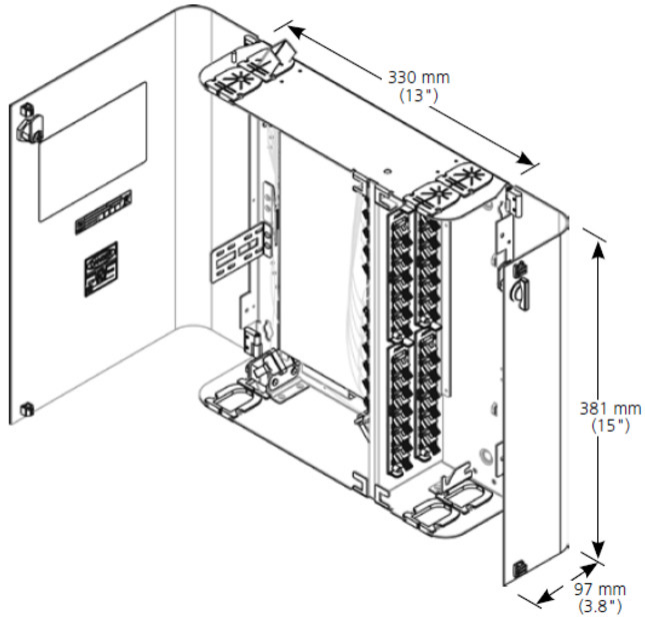

FL1-H7/02NA1-008

FL1000 Fiber Wall Box, 2-door, singlemode SC/UPC, 24 ports, with IFC cable, stub at far end, 8 meters

- Ideal for small to medium fiber counts within communication rooms or closets at customer sites
- Provides demarcation access for the telecom carrier and the end-user by way of separate compartments
- Guarantees mechanical protection and fiber management for indoor and outdoor cable
- Fully customizable for patch-patch, splice-patch or for the storage of un-terminated (dark) fibers

Product Classification

Regional Availability	North America
Product Type	Fiber wall box
Product Series	FL1000

General Specifications

Application	Patching Splicing
Adapter Packs Included, quantity	4
Adapters, quantity	24
Cable Clamps, quantity	1
Cable Color	Yellow
Cable Entry Location	Bottom left Bottom right Top left Top right
Cable Type	IFC - Stranded
Color	Putty white
Door, quantity	2
Front Door Type	Single hinged
Growth Configuration	Fully loaded
Interface	SC/UPC
Mounting	Wall
Total Fibers, quantity	24
Total Ports, quantity	24

Dimensions

Cable Length	8 m 26.247 ft
---------------------	-----------------

FL1-H7/02NA1-008

Outline Drawing

Material Specifications

Finish	Powder coated
Material Type	Steel

Optical Specifications

Fiber Mode	Singlemode
-------------------	------------