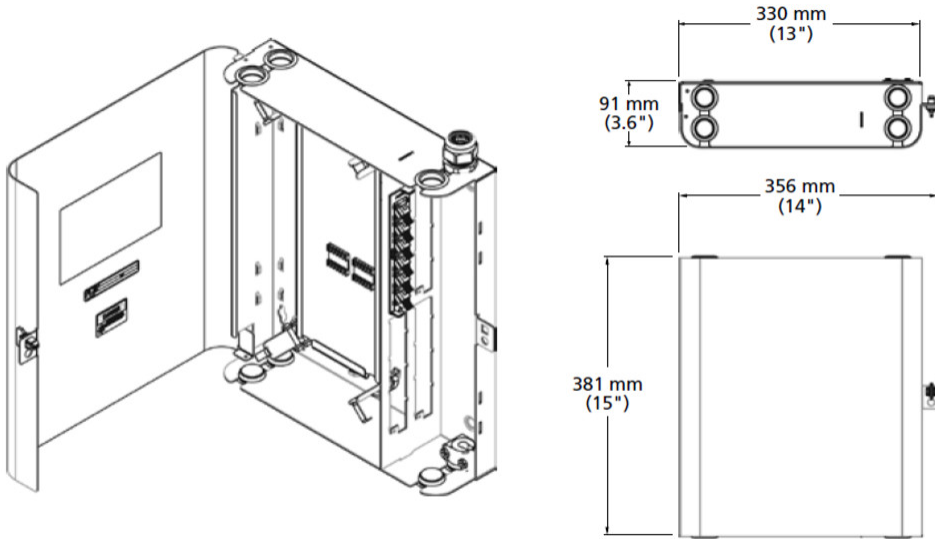

FL1-G7/01GC1-229

FL1000 Fiber Wall Box, 2-door, singlemode SC/UPC, 12 ports, with indoor /outdoor black jacket cable, stub at far end, 229 meters

- Ideal for small to medium fiber counts within communication rooms or closets at customer sites
- Provides demarcation access for the telecom carrier and the end-user by way of separate compartments
- Guarantees mechanical protection and fiber management for indoor and outdoor cable
- Fully customizable for patch-patch, splice-patch or for the storage of un-terminated (dark) fibers

Product Classification

Regional Availability	North America
Product Type	Fiber wall box
Product Series	FL1000

General Specifications

Application	Patching
Adapter Packs Included, quantity	2
Adapters, quantity	12
Cable Clamps, quantity	1
Cable Entry Location	Bottom left Bottom right Top left Top right
Cable Type	IFC - Stranded
Color	Putty white
Door, quantity	2
Front Door Type	Single hinged
Growth Configuration	Fully loaded
Interface	SC/UPC
Lock Type	Key lock
Mounting	Wall
Total Fibers, quantity	12
Total Ports, quantity	12

Dimensions

Height	433 mm 17.047 in
Width	511 mm 20.118 in

FL1-G7/01GC1-229

Depth	156.97 mm 6.18 in
Cable Length	229 m 751.312 ft

Outline Drawing

Material Specifications

Finish	Powder coated
Material Type	Steel