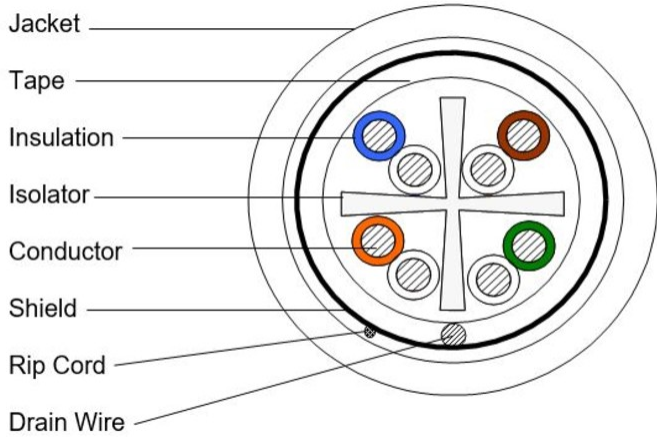

CS34Z1 Category 6, F/UTP Cable, low smoke zero halogen, white jacket, 4 pair count, 1000 ft (305 m) length reel

Product Classification

Regional Availability	Asia
Portfolio	NETCONNECT®
Product Type	Twisted pair cable

General Specifications

Product Number	CS34Z1
ANSI/TIA Category	6
Cable Component Type	Horizontal
Cable Type	F/UTP (shielded)
Conductor Type, singles	Solid
Conductors, quantity	8
Drain Wire Type	Solid
Jacket Color	White
Pairs, quantity	4
Separator Type	Isolator
Transmission Standards	ANSI/TIA-568.2-D ISO/IEC 11801 Class E

Dimensions

Cable Length	304.8 m 1000 ft
Diameter Over Insulated Conductor	1.14 mm 0.045 in
Diameter Over Jacket, nominal	7.188 mm 0.283 in
Conductor Gauge, singles	23 AWG
Drain Wire Gauge	26 AWG

Cross Section Drawing