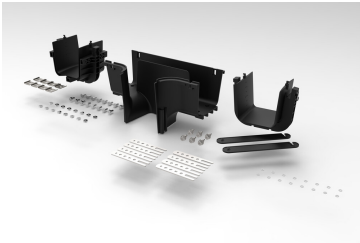

FGSB-MDSP-A/I

FiberGuide® Insertable Downspout, 4x4in, Black

Product Classification

Regional Availability	Asia Australia/New Zealand EMEA Latin America North America
Portfolio	CommScope®
Product Type	Downspout
Product Brand	FiberGuide®
Product Series	FGS

General Specifications

Color	Black
Orientation	Horizontal
Section Type	Downspout

Dimensions

System Dimensions	102 mm x 102 mm (4 in x 4 in)
--------------------------	-------------------------------

Ordering Tree

FGSB-MDSP-A/I

Section Color

9	empty	yellow
	B	black

Section Size

10	2B	4 x 6 in, 4 x 4 in dual drop
	A	4 x 4 in
	A/I	4 x 4 in, insertable
	B	4 x 6 in, 4 x 4 in drop
	B/I	4 x 6 in, insertable
	C	2 x 2 in, extended
	EX-	extended
	F	4 x 12 in, 4 x 6 in drop
	F/I	4 x 12 in, 4 x 6 in drop, insertable
	G	2 x 6 in, 2 x 2 in drop
	IMP	4 x 6 in, dual drop with divider
	M	4 x 18 in