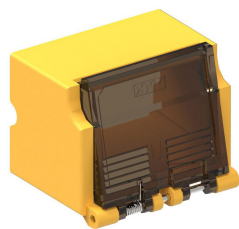

# 760184978 | LC02-LP-SHUTTER-YL-25-PACK

LC Duplex Low Profile Adapter Shutter Assembly, yellow with collar with opaque shutter

## General Specifications

<b>Body Style</b>	Duplex
<b>Color</b>	Yellow
<b>Compatible Interface</b>	LC
<b>Interface</b>	LC
<b>Interface Feature</b>	Reduced footprint
<b>Mounting</b>	Collar with shutter assembly
<b>Shutter Color</b>	Opaque
<b>Shuttered</b>	Yes